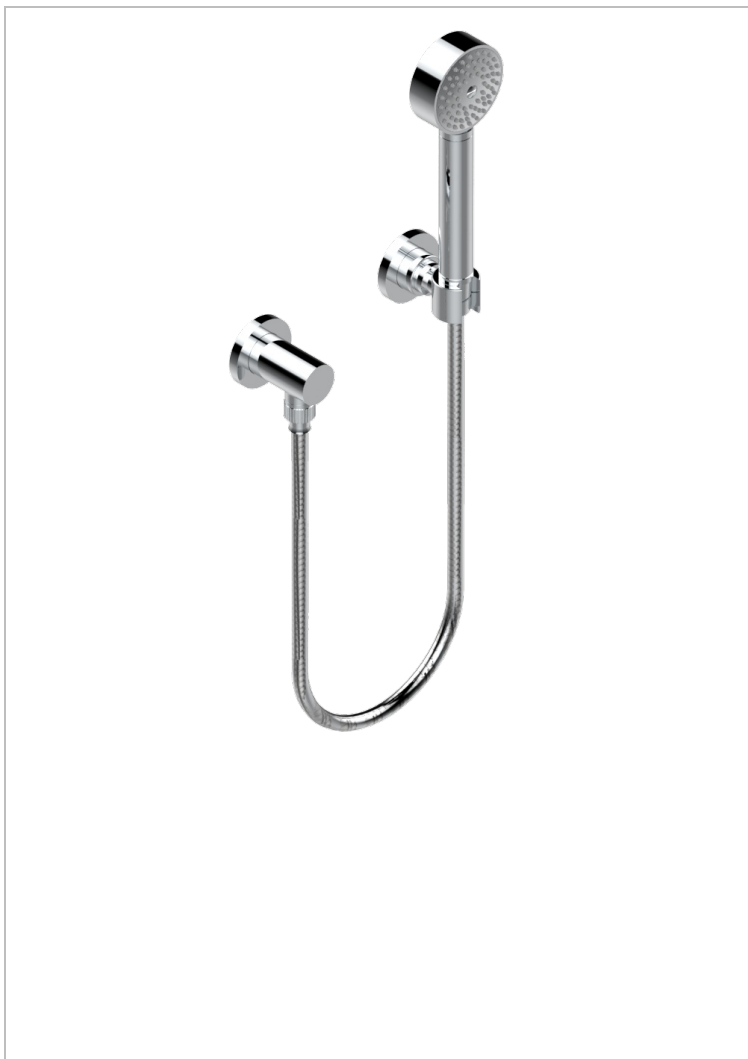

POMME CLEAR SATINY CRYSTAL

A42-52/US

Wall mounted handshower with separate fixed hook

CHARACTERISTIC

- Pomme Clear satiny crystal
- Wall mounted handshower with separate fixed hook

TECHNICAL SPECS

- Recommandé : 3 bars (max. 5 bars) - Advised : 43,5 psi (max. 72 psi)
- 9,5 l/min à 3 bars (2.5 gpm at 43.5 psi)

AVAILABLE FINITIONS

Black ceram - D30
Blush PVD - H62
Brass color PVD - H49
Brown bronze color PVD - F33
Chrome polished - A02
Chrome polished / gold polished - G02

Copper antique matt, coated - H07
Gold color PVD - H52
Gold mat - F07
Gold polished - F01
Graphite PVD - H64
Light coated bronze - D01

Matt Umber PVD - H67
Matt blush PVD - H60
Matt brass color PVD - H50
Matt brown bronze color PVD - F34
Matt chrome (American satin) - C02
Matt gold color PVD - H53

Matt graphite PVD - H65
Matt nickel (American satin) - C01
Matt nickel color PVD - H56
Nickel antique / Sovereign - H28
Nickel color PVD - H55
Nickel polished - B01

Soft gold - F30
Soft matt gold - F31
Umber PVD - H66