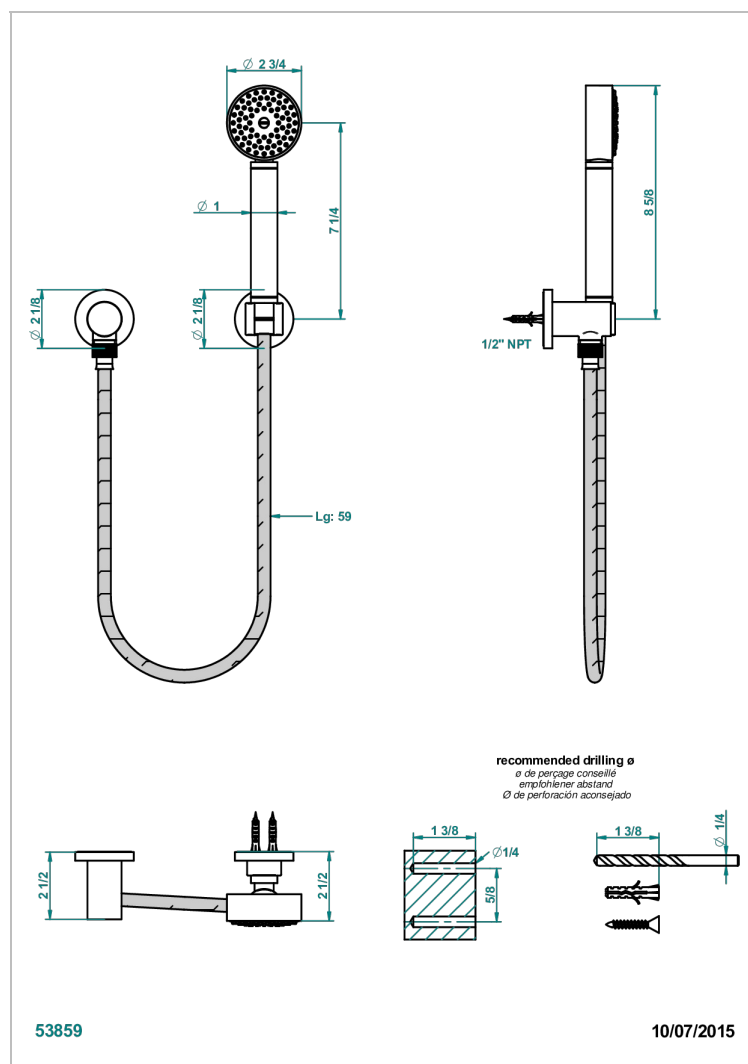

POMME CLEAR SATINY CRYSTAL

A42-52/US

Wall mounted handshower with separate fixed hook

CHARACTERISTIC

- Pomme Clear satiny crystal
- Wall mounted handshower with separate fixed hook

TECHNICAL SPECS

- Recommandé : 3 bars (max. 5 bars) - Advised : 43,5 psi (max. 72 psi)
- 9,5 l/min à 3 bars (2.5 gpm at 43.5 psi)

AVAILABLE FINITIONS

Black ceram - D30
Blush PVD - H62
Brass color PVD - H49
Brown bronze color PVD - F33
Chrome polished - A02
Chrome polished / gold polished - G02

Copper antique matt, coated - H07
Gold color PVD - H52
Gold mat - F07
Gold polished - F01
Graphite PVD - H64
Light coated bronze - D01