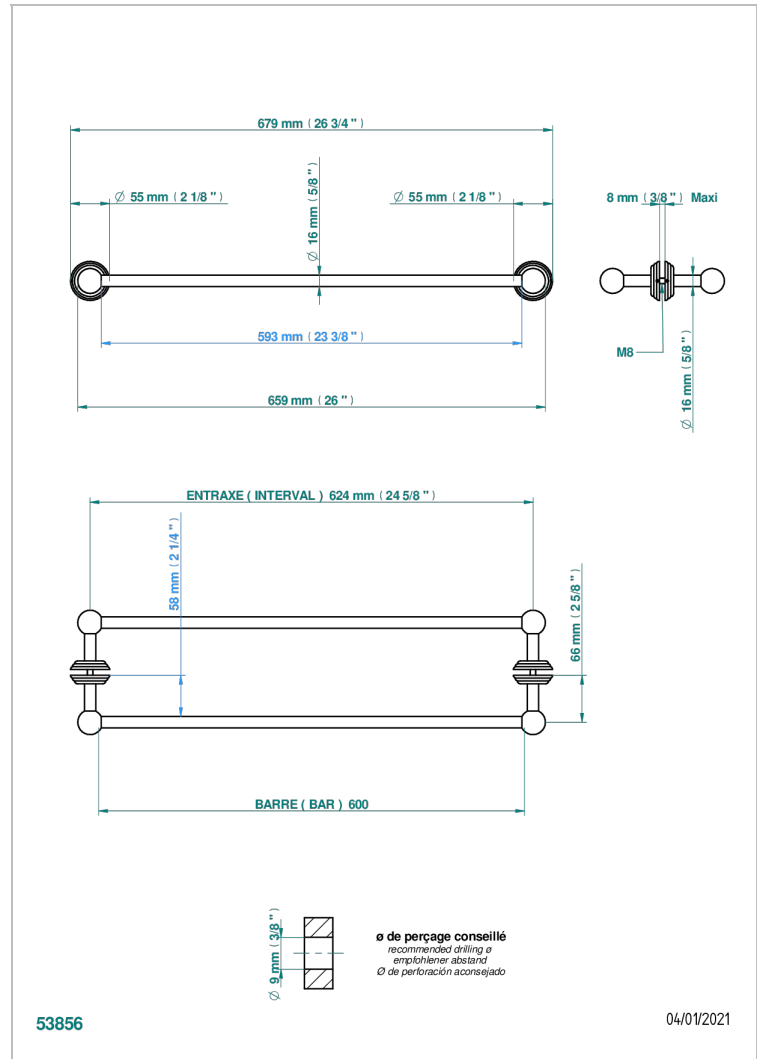

SUN DRAGON

U5D-514VD

Double towel rail, to be installed back to back on glass door

THG[®]
PARIS

CARACTERÍSTICAS

- Sun Dragon
- Double towel rail, to be installed back to back on glass door

ACABADOS DISPONIBLES