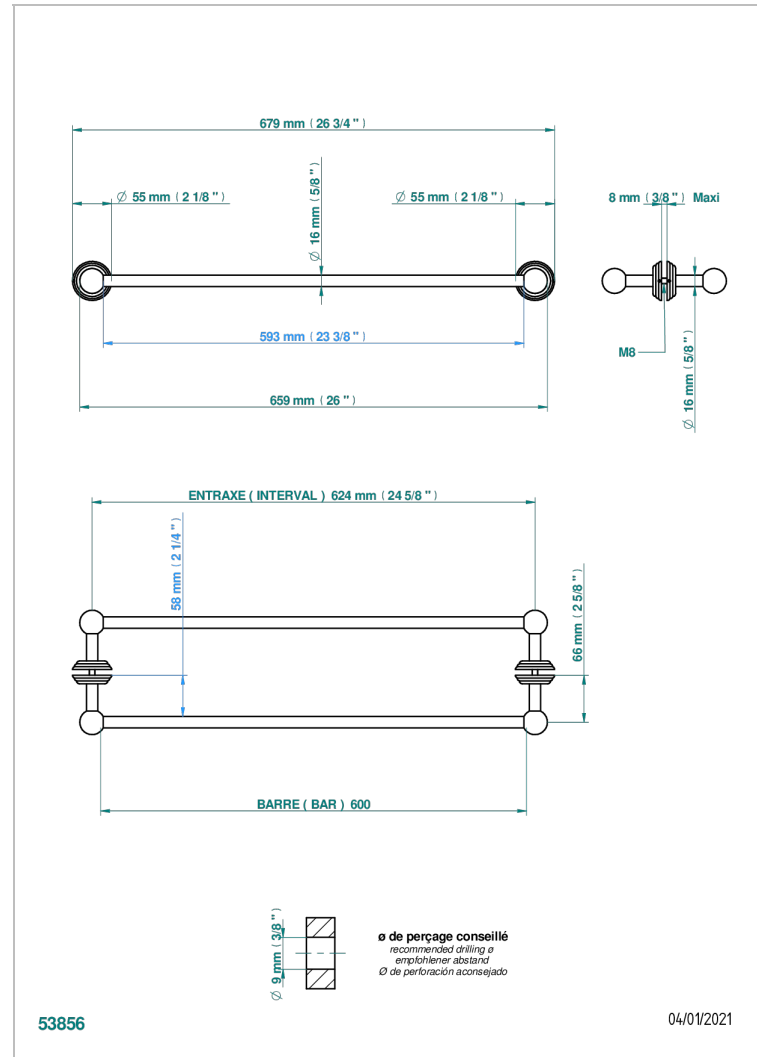

SUN DRAGON

U5D-514VD

Double towel rail, to be installed back to back on glass door

CHARACTERISTIC

- Sun Dragon
- Double towel rail, to be installed back to back on glass door

AVAILABLE FINITIONS

Black ceram - D30
Blush PVD - H62
Brass color PVD - H49
Brown bronze color PVD - F33
Chrome polished - A02
Chrome polished / gold polished - G02