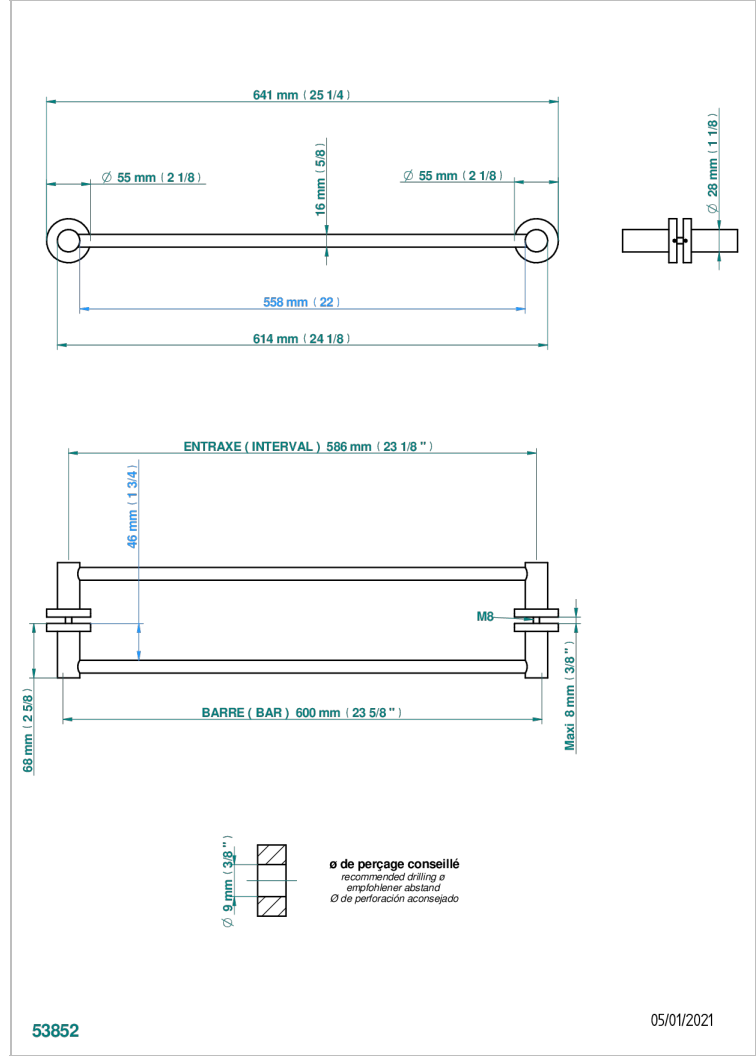

BONDI WITH LEVER

G7G-514VD

Double towel rail, to be installed back to back on glass door

THG[®]
PARIS

CARACTERÍSTICAS

- Bondi with lever
- Double towel rail, to be installed back to back on glass door

ACABADOS DISPONIBLES