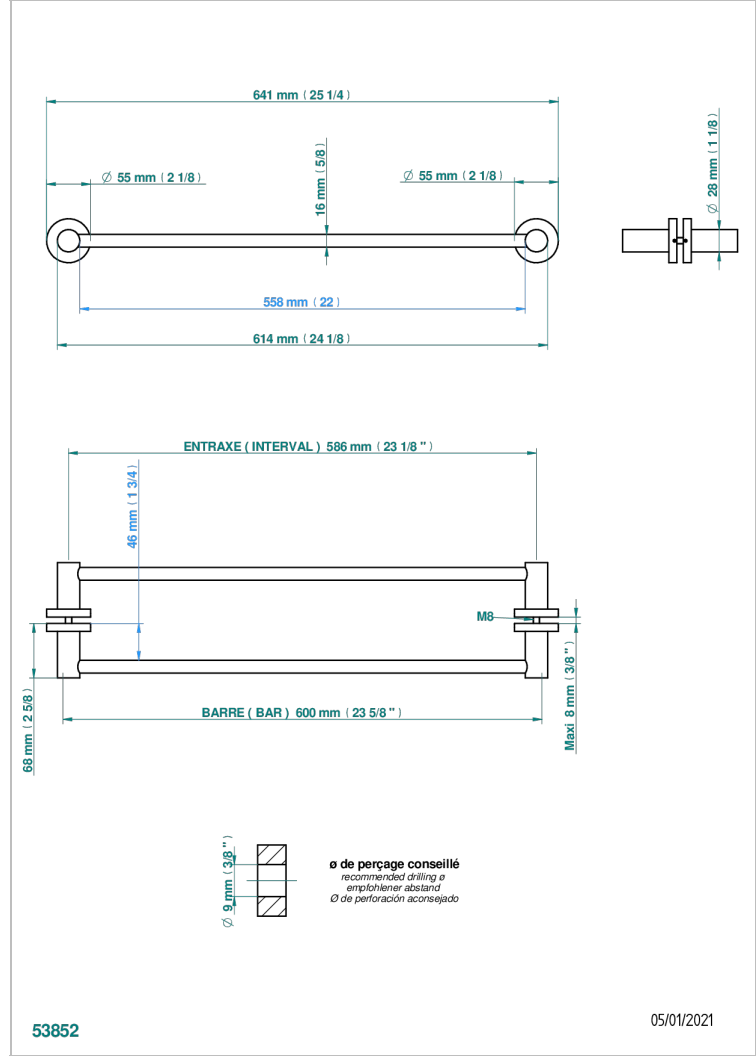

BONDI WITH LEVER HANDLES

G7G-514VD

Double towel rail, to be installed back to back on glass door

CHARACTERISTIC

- Bondi with lever handles
- Double towel rail, to be installed back to back on glass door

AVAILABLE FINITIONS