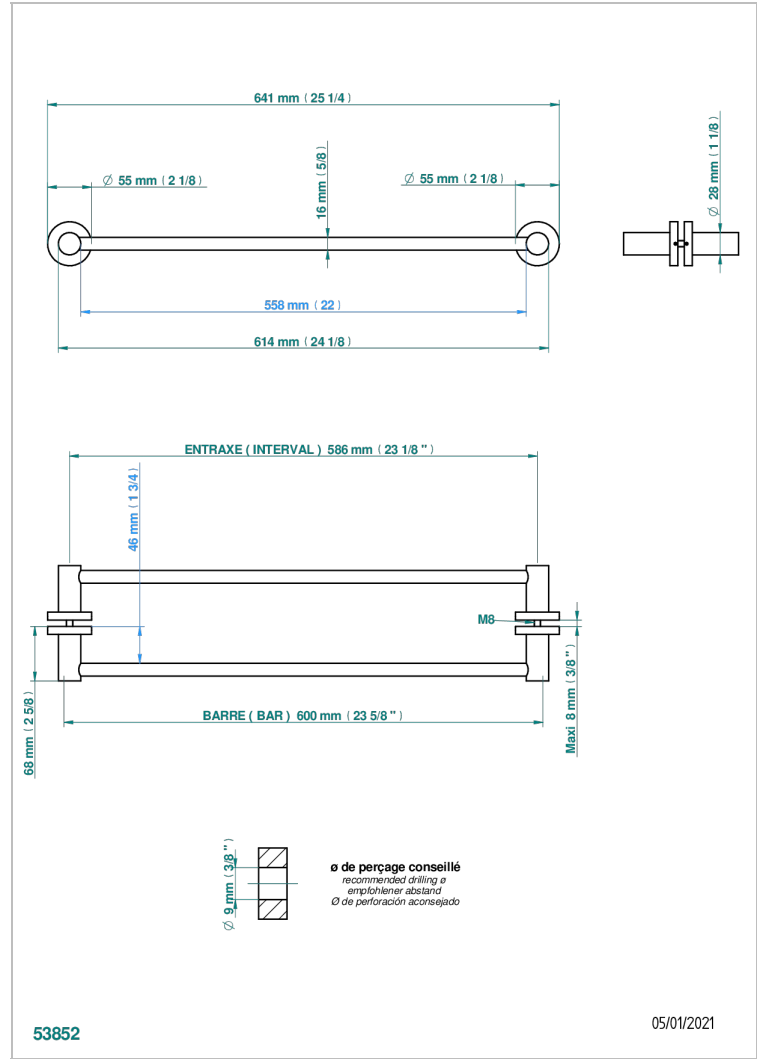

# BONDI WITH LEVER

G7G-514VD

Double towel rail, to be installed back to back on glass door

## CHARACTERISTIC

- Bondi with lever
- Double towel rail, to be installed back to back on glass door