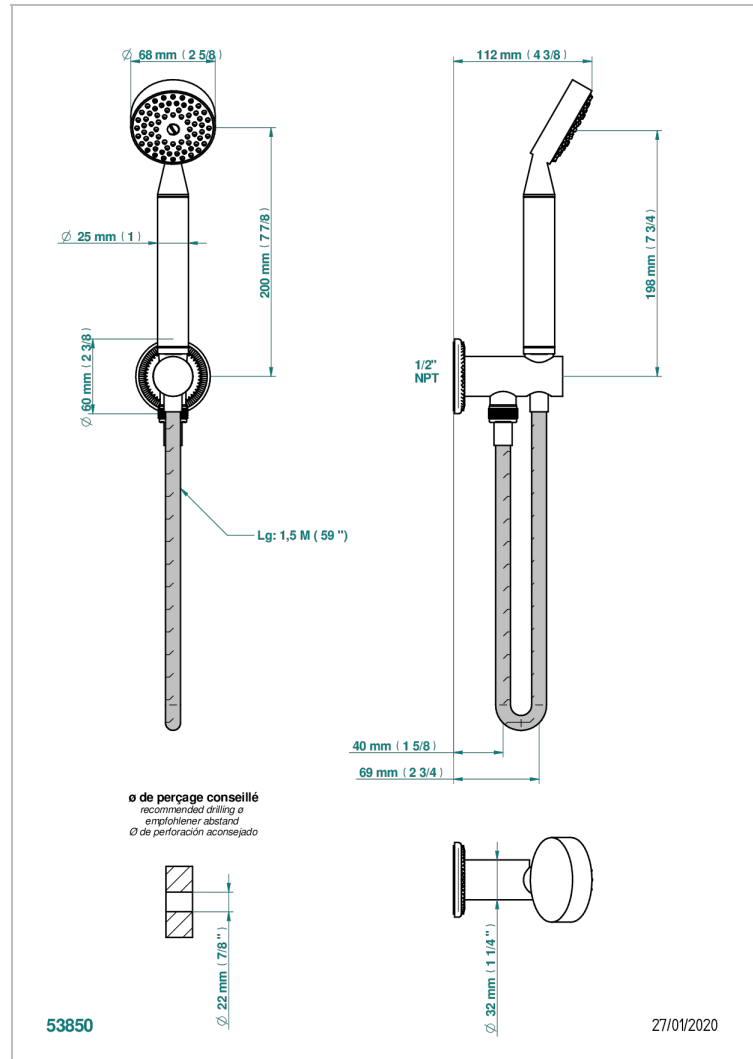

DIPLOMATE ROYALE

U4D-54/US

Wall mounted handshower with integrated fixed hook

CHARACTERISTIC

- Diplome Royale
- Wall mounted handshower with integrated fixed hook

TECHNICAL SPECS

- Recommandé : 3 bars (max. 5 bars) - Advised : 43,5 psi (max. 72 psi)
- 9,5 l/min à 3 bars (2.5 gpm at 43.5 psi)

AVAILABLE FINITIONS

Black ceram - D30
Blush PVD - H62
Brass color PVD - H49
Brown bronze color PVD - F33
Chrome polished - A02
Chrome polished / gold polished - G02

Copper antique matt, coated - H07
Gold color PVD - H52
Gold mat - F07
Gold polished - F01
Graphite PVD - H64
Light coated bronze - D01