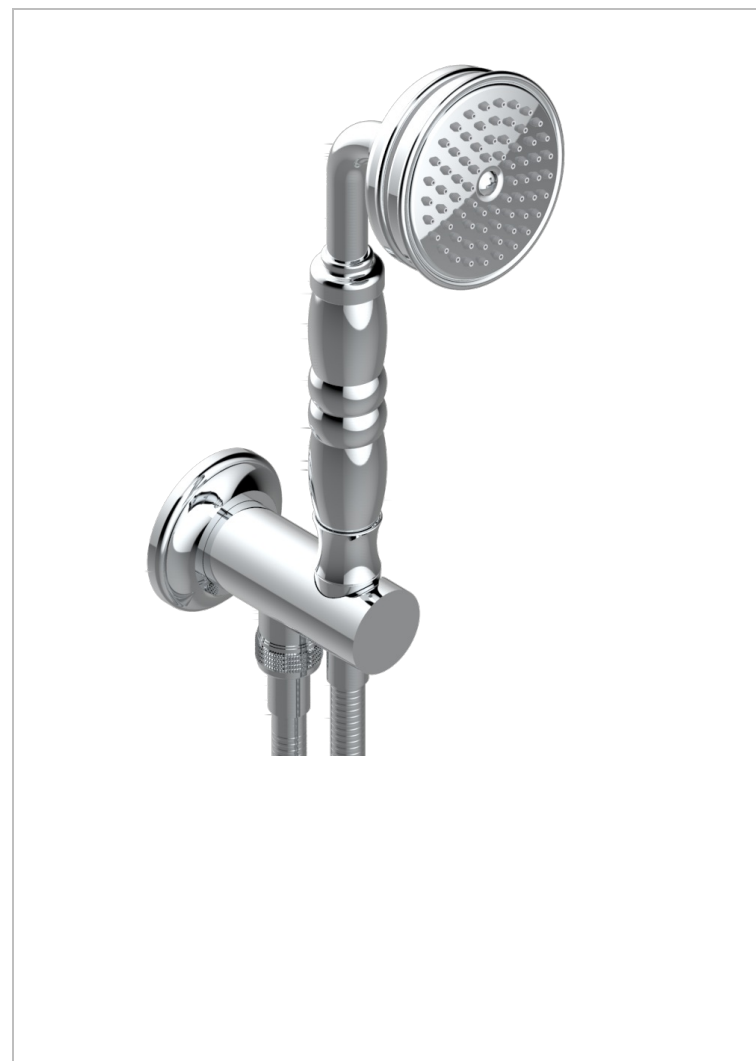

BROADWAY WITH WHITE PORCELAIN LEVER HANDLES

A04-54/US

Wall mounted handshower with integrated fixed hook

CHARACTERISTIC

- Broadway with white porcelain lever handles
- Wall mounted handshower with integrated fixed hook

TECHNICAL SPECS

- Recommandé : 3 bars (max. 5 bars) - Advised : 43,5 psi (max. 72 psi)
- 9,5 l/min à 3 bars (2.5 gpm at 43.5 psi)

AVAILABLE FINITIONS

Black ceram - D30

Blush PVD - H62

Brass color PVD - H49

Brown bronze color PVD - F33

Chrome polished - A02

Chrome polished / gold polished - G02

Copper antique matt, coated - H07

Gold color PVD - H52

Gold mat - F07

Gold polished - F01

Graphite PVD - H64