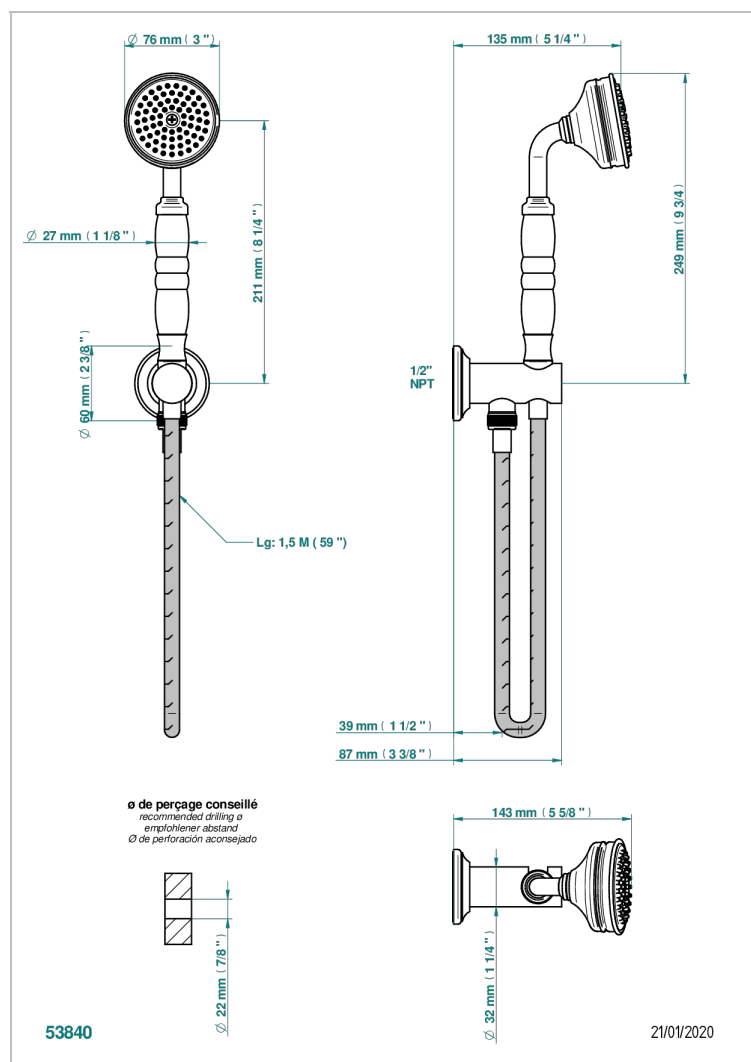

BROADWAY WITH WHITE PORCELAIN LEVER HANDLES

A04-54/US

Wall mounted handshower with integrated fixed hook

CHARACTERISTIC

- Broadway with white porcelain lever handles
- Wall mounted handshower with integrated fixed hook

TECHNICAL SPECS

- Recommandé : 3 bars (max. 5 bars) - Advised : 43,5 psi (max. 72 psi)
- 9,5 l/min à 3 bars (2.5 gpm at 43.5 psi)

AVAILABLE FINITIONS

Black ceram - D30

Blush PVD - H62

Brass color PVD - H49