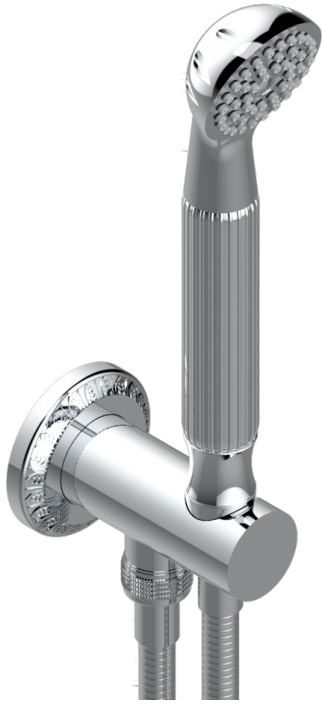

MALMAISON PORTORO

U95-54/US

Wall mounted handshower with integrated fixed hook

THG[®]
PARIS

CHARACTERISTIC

- Malmaison Portoro
- Wall mounted handshower with integrated fixed hook

TECHNICAL SPECS

- Recommandé : 3 bars (max. 5 bars) - Advised : 43,5 psi (max. 72 psi)
- 9,5 l/min à 3 bars (2.5 gpm at 43.5 psi)

AVAILABLE FINITIONS

Black ceram - D30
Chrome polished - A02
Chrome polished / gold polished - G02
Copper antique matt, coated - H07
Gold mat - F07
Gold polished - F01

Light coated bronze - D01
Matt chrome (American satin) - C02
Matt nickel (American satin) - C01
Nickel antique / Sovereign - H28
Nickel polished - B01
Soft gold - F30

Soft matt gold - F31