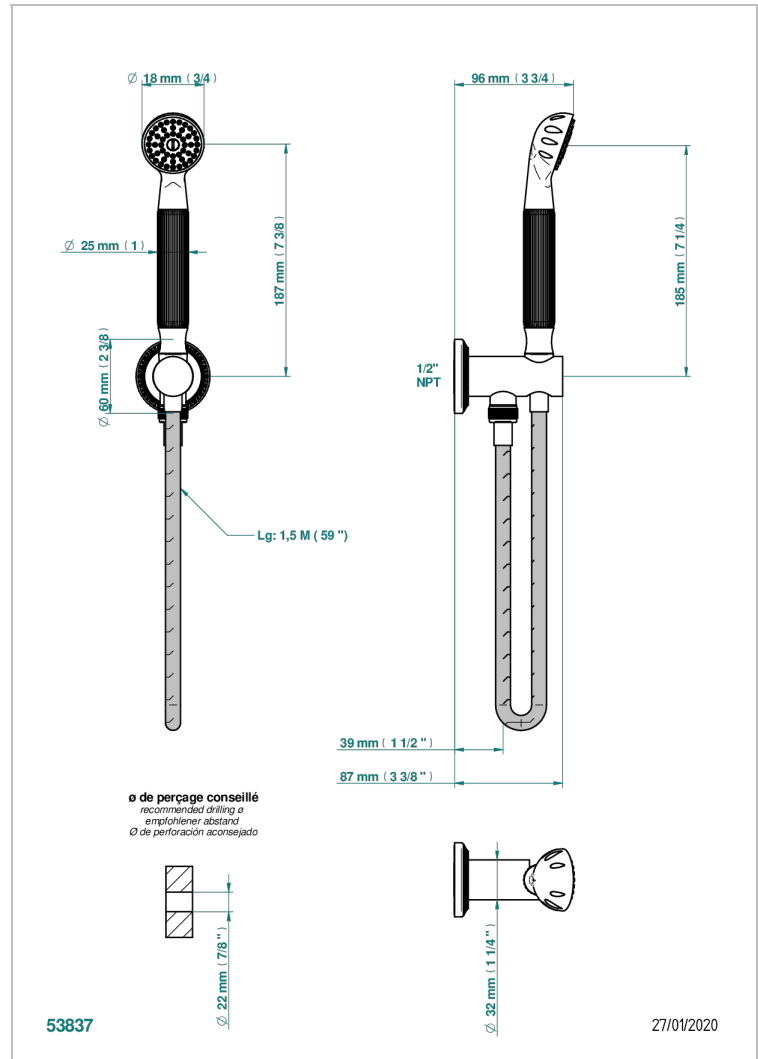

MALMAISON PORTORO

U95-54/US

Wall mounted handshower with integrated fixed hook

THG[®]
PARIS

CHARACTERISTIC

- Malmaison Portoro
- Wall mounted handshower with integrated fixed hook

TECHNICAL SPECS

- Recommandé : 3 bars (max. 5 bars) - Advised : 43,5 psi (max. 72 psi)
- 9,5 l/min à 3 bars (2.5 gpm at 43.5 psi)

AVAILABLE FINITIONS

Black ceram - D30
Chrome polished - A02
Chrome polished / gold polished - G02
Copper antique matt, coated - H07
Gold mat - F07
Gold polished - F01

Light coated bronze - D01
Matt chrome (American satin) - C02
Matt nickel (American satin) - C01
Nickel antique / Sovereign - H28
Nickel polished - B01
Soft gold - F30