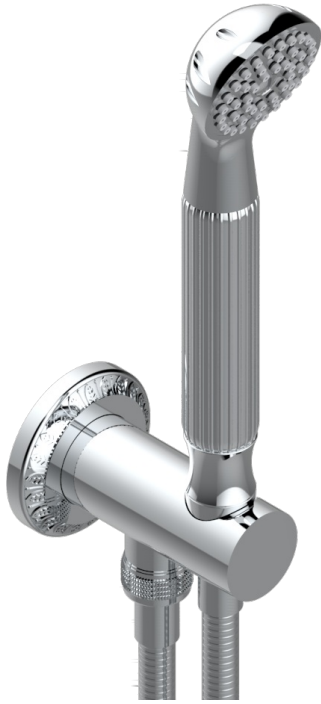

# MALMAISON METAL

U93-54/US

Wall mounted handshower with integrated fixed hook

THG<sup>®</sup>  
PARIS

## CHARACTERISTIC

- Malmaison Metal
- Wall mounted handshower with integrated fixed hook

## AVAILABLE FINITIONS

Black ceram - D30  
Chrome polished - A02  
Chrome polished / gold polished - G02  
Copper antique matt, coated - H07  
Gold mat - F07  
Gold polished - F01

Light coated bronze - D01  
Matt chrome (American satin) - C02  
Matt nickel (American satin) - C01  
Nickel antique / Sovereign - H28  
Nickel polished - B01  
Soft gold - F30

Soft matt gold - F31