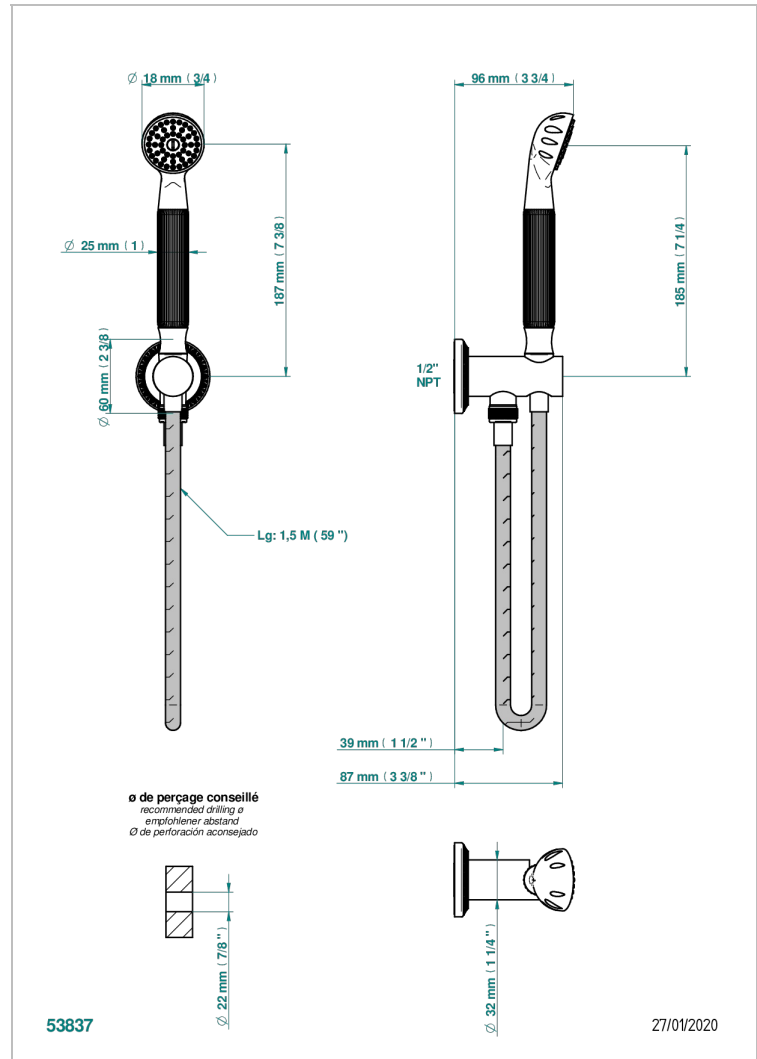

# MALMAISON METAL

U93-54/US

Wall mounted handshower with integrated fixed hook

THG<sup>®</sup>  
PARIS

## CHARACTERISTIC

- Malmaison Metal
- Wall mounted handshower with integrated fixed hook