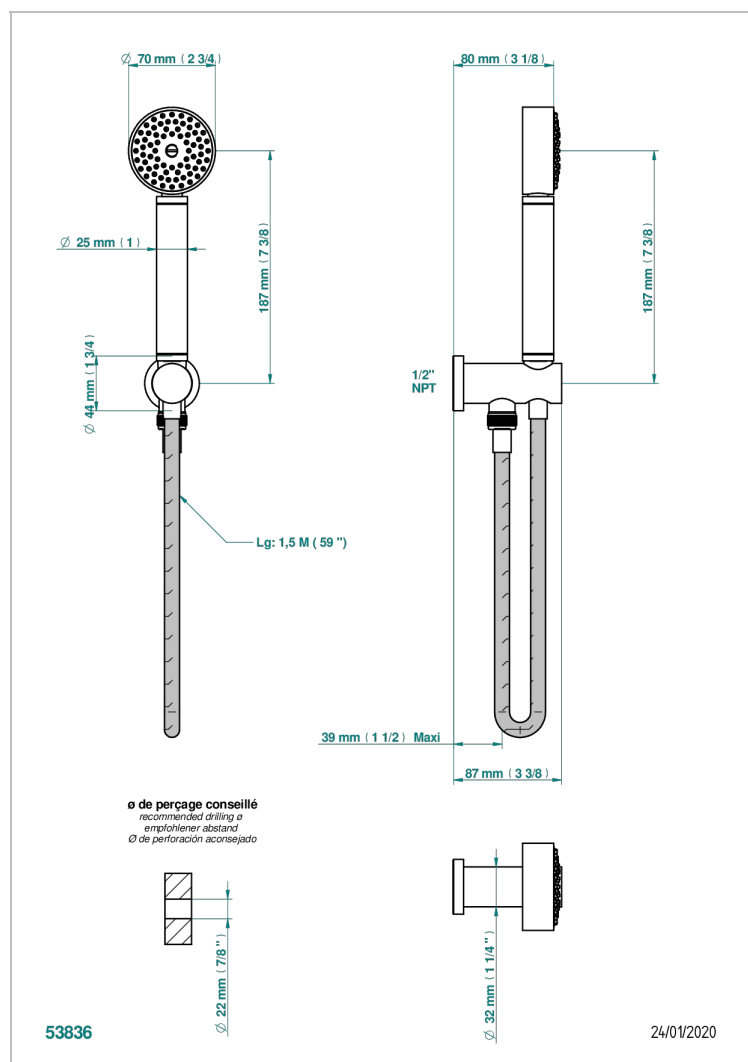

BEYOND CRYSTAL - RED CRYSTAL

U6H-54/US

Wall mounted handshower with integrated fixed hook

CHARACTERISTIC

- Beyond Crystal - Red crystal
- Wall mounted handshower with integrated fixed hook

TECHNICAL SPECS

- Recommandé : 3 bars (max. 5 bars) - Advised : 43,5 psi (max. 72 psi)
- 9,5 l/min à 3 bars (2.5 gpm at 43.5 psi)

AVAILABLE FINITIONS

Black ceram - D30
Blush PVD - H62
Brass color PVD - H49
Brown bronze color PVD - F33
Chrome polished - A02
Chrome polished / gold polished - G02

Gold color PVD - H52
Gold mat - F07
Gold polished - F01
Graphite PVD - H64
Matt Umber PVD - H67
Matt blush PVD - H60