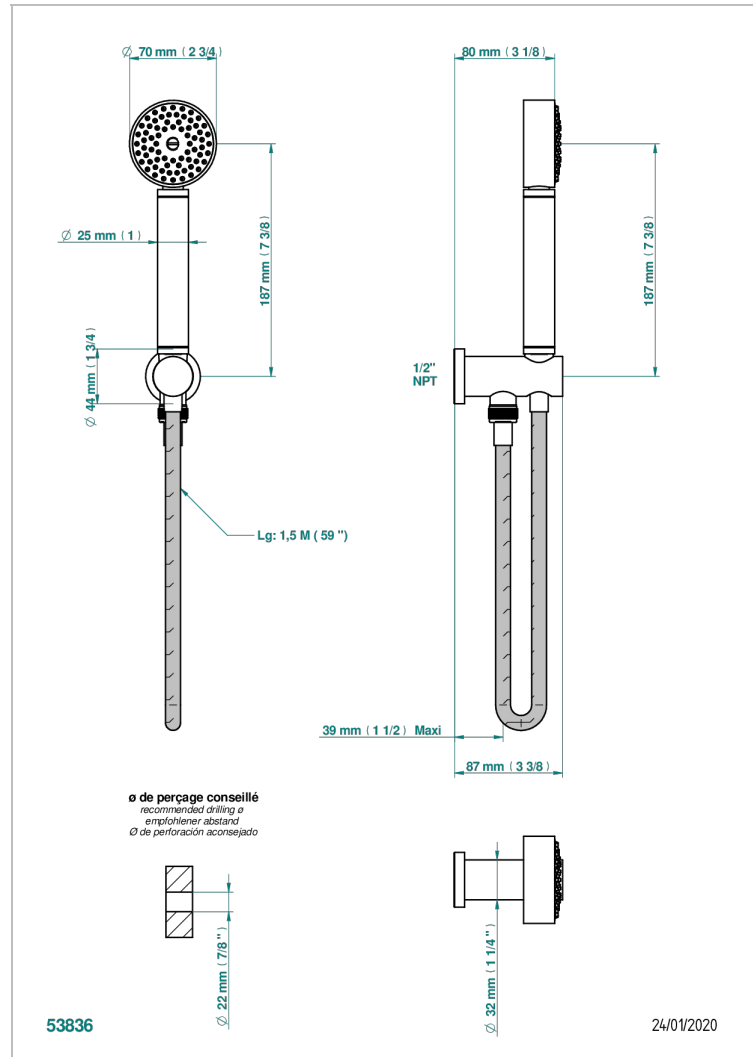

BEYOND CRYSTAL - CLEAR CRYSTAL

U6F-54/US

Wall mounted handshower with integrated fixed hook

CHARACTERISTIC

- Beyond Crystal - Clear crystal
- Wall mounted handshower with integrated fixed hook

TECHNICAL SPECS

- Recommandé : 3 bars (max. 5 bars) - Advised : 43,5 psi (max. 72 psi)
- 9,5 l/min à 3 bars (2.5 gpm at 43.5 psi)

AVAILABLE FINITIONS

Black ceram - D30
Blush PVD - H62
Brass color PVD - H49
Brown bronze color PVD - F33
Chrome polished - A02
Chrome polished / gold polished - G02

Nickel antique / Sovereign - H28
Nickel color PVD - H55
Soft gold - F30
Soft matt gold - F31
Umber PVD - H66