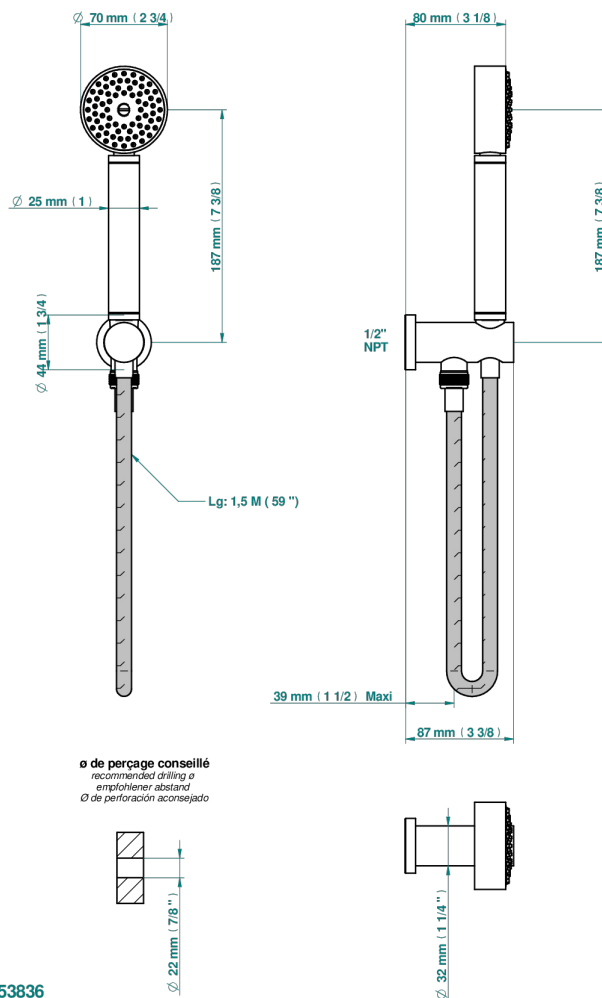

# METAMORPHOSE WHITE CERAMIC

G6E-54/US

Wall mounted handshower with integrated fixed hook

THG<sup>®</sup>  
PARIS

53836

24/01/2020

## CHARACTERISTIC

- Métamorphose White Ceramic
- Wall mounted handshower with integrated fixed hook