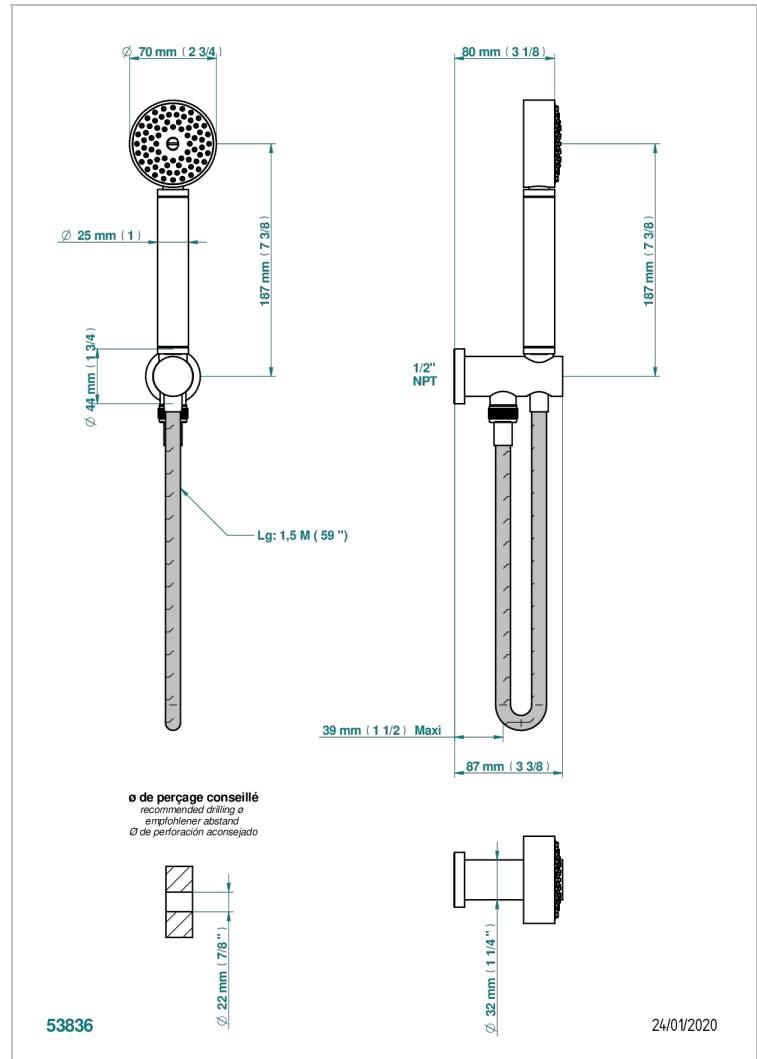

METAMORPHOSE CARBON

G6C-54/US

Wall mounted handshower with integrated fixed hook

THG[®]
PARIS

CHARACTERISTIC

- Métamorphose Carbon
- Wall mounted handshower with integrated fixed hook

TECHNICAL SPECS

- Recommandé : 3 bars (max. 5 bars) - Advised : 43,5 psi (max. 72 psi)
- 9,5 l/min à 3 bars (2.5 gpm at 43.5 psi)