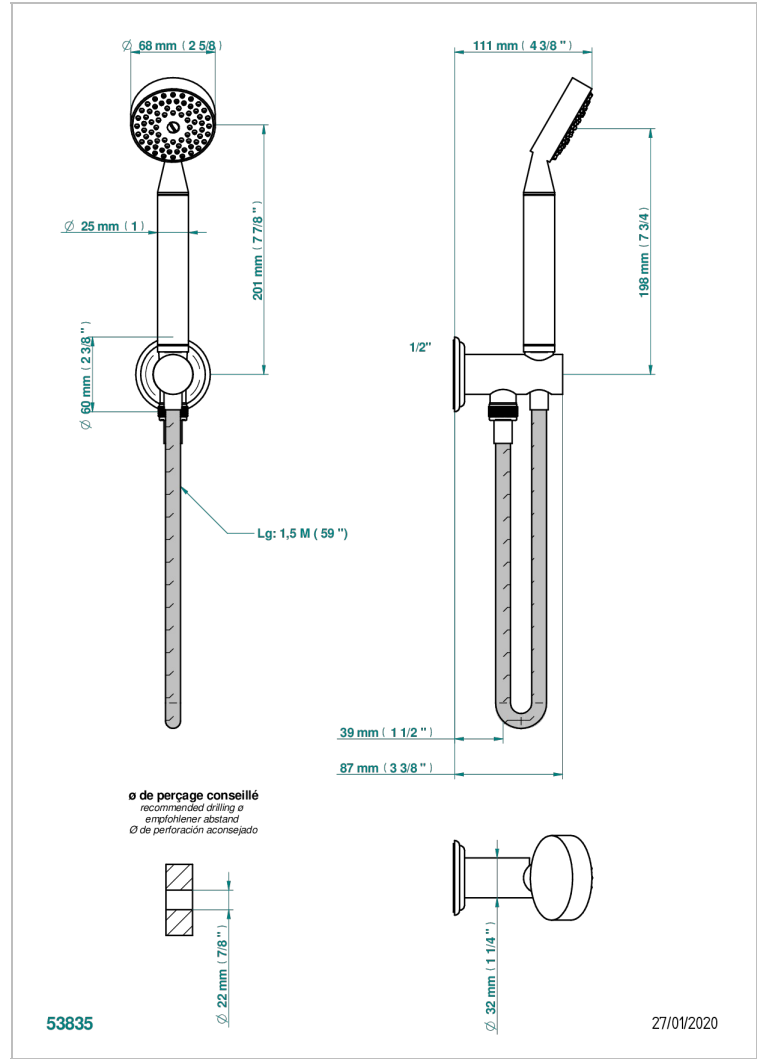

PETALE DE CRISTAL - CLEAR CRYSTAL FINE GOLD THREAD

U6E-54/US

Wall mounted handshower with integrated fixed hook

CHARACTERISTIC

- Pétale de Cristal - Clear crystal fine gold thread
- Wall mounted handshower with integrated fixed hook

TECHNICAL SPECS

- Recommandé : 3 bars (max. 5 bars) - Advised : 43,5 psi (max. 72 psi)
- 9,5 l/min à 3 bars (2.5 gpm at 43.5 psi)

AVAILABLE FINITIONS

Black ceram - D30
Blush PVD - H62
Brass color PVD - H49
Brown bronze color PVD - F33
Chrome polished - A02
Chrome polished / gold polished - G02

Copper antique matt, coated - H07
Gold color PVD - H52
Gold mat - F07
Gold polished - F01
Graphite PVD - H64
Light coated bronze - D01

Matt Umber PVD - H67
Matt blush PVD - H60
Matt brass color PVD - H50
Matt brown bronze color PVD - F34
Matt chrome (American satin) - C02
Matt gold color PVD - H53

Matt graphite PVD - H65
Matt nickel (American satin) - C01
Matt nickel color PVD - H56
Nickel antique / Sovereign - H28
Nickel color PVD - H55
Nickel polished - B01

Soft gold - F30
Soft matt gold - F31
Umber PVD - H66