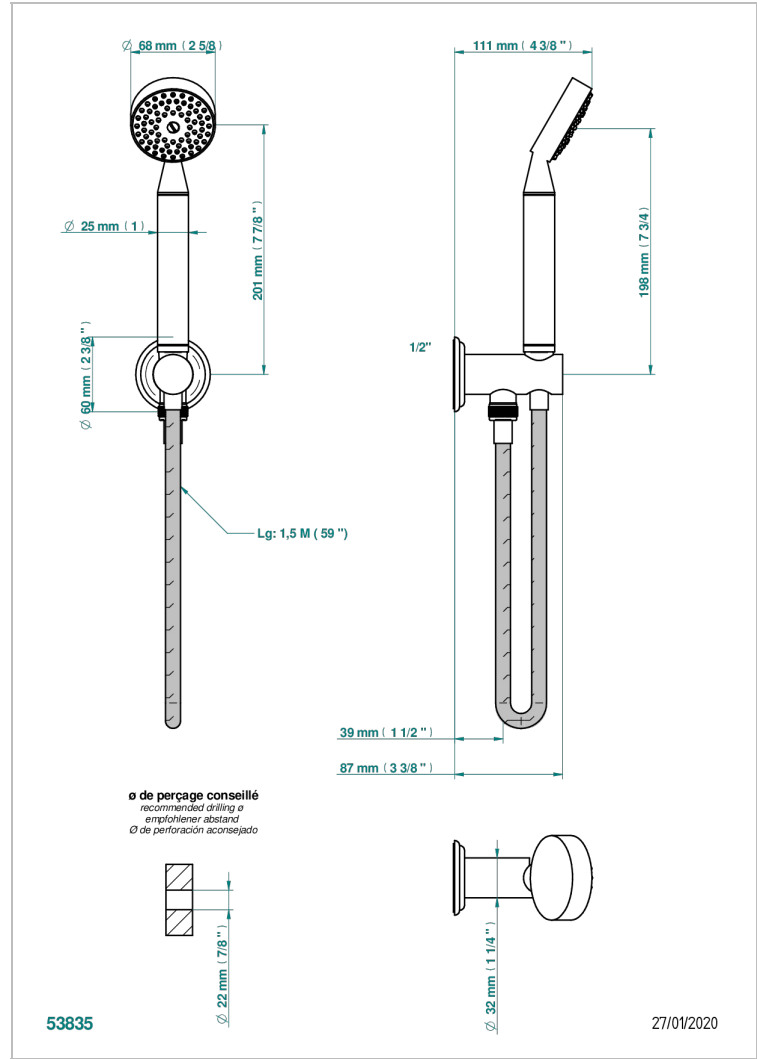

PETALE DE CRISTAL - BLACK CRYSTAL

U6D-54/US

Wall mounted handshower with integrated fixed hook

CHARACTERISTIC

- Pétale de Cristal - Black crystal
- Wall mounted handshower with integrated fixed hook

TECHNICAL SPECS

- Recommandé : 3 bars (max. 5 bars) - Advised : 43,5 psi (max. 72 psi)
- 9,5 l/min à 3 bars (2.5 gpm at 43.5 psi)

AVAILABLE FINITIONS

Black ceram - D30
Blush PVD - H62
Brass color PVD - H49
Brown bronze color PVD - F33
Chrome polished - A02
Chrome polished / gold polished - G02

Copper antique matt, coated - H07
Gold color PVD - H52
Gold mat - F07
Gold polished - F01
Graphite PVD - H64
Light coated bronze - D01

Matt Umber PVD - H67
Matt blush PVD - H60
Matt brass color PVD - H50
Matt brown bronze color PVD - F34
Matt chrome (American satin) - C02
Matt gold color PVD - H53

Matt graphite PVD - H65
Matt nickel (American satin) - C01
Matt nickel color PVD - H56
Nickel antique / Sovereign - H28
Nickel color PVD - H55
Nickel polished - B01

Soft gold - F30
Soft matt gold - F31
Umber PVD - H66