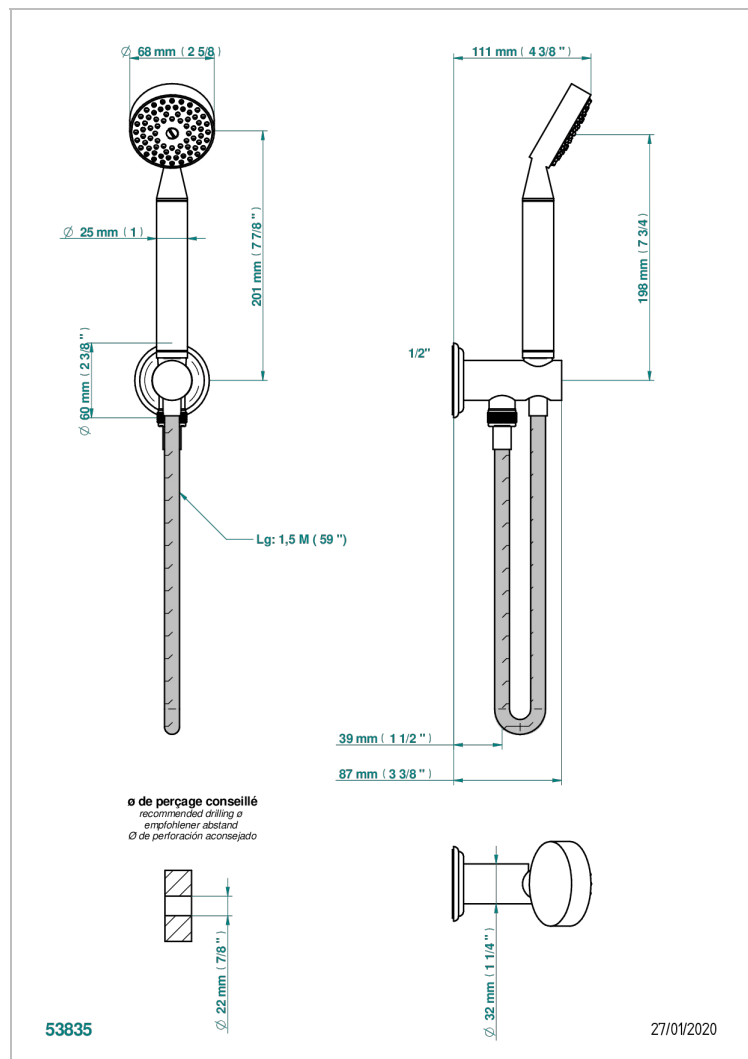

PETALE DE CRISTAL - RED CRYSTAL

U6C-54/US

Wall mounted handshower with integrated fixed hook

CHARACTERISTIC

- Pétale de Cristal - Red crystal
- Wall mounted handshower with integrated fixed hook

TECHNICAL SPECS

- Recommandé : 3 bars (max. 5 bars) - Advised : 43,5 psi (max. 72 psi)
- 9,5 l/min à 3 bars (2.5 gpm at 43.5 psi)

AVAILABLE FINITIONS

Black ceram - D30

Blush PVD - H62

Brass color PVD - H49

Brown bronze color PVD - F33

Matt nickel color PVD - H56

Nickel antique / Sovereign - H28

Nickel color PVD - H55

Nickel polished - B01

Soft gold - F30

Soft matt gold - F31

Umber PVD - H66