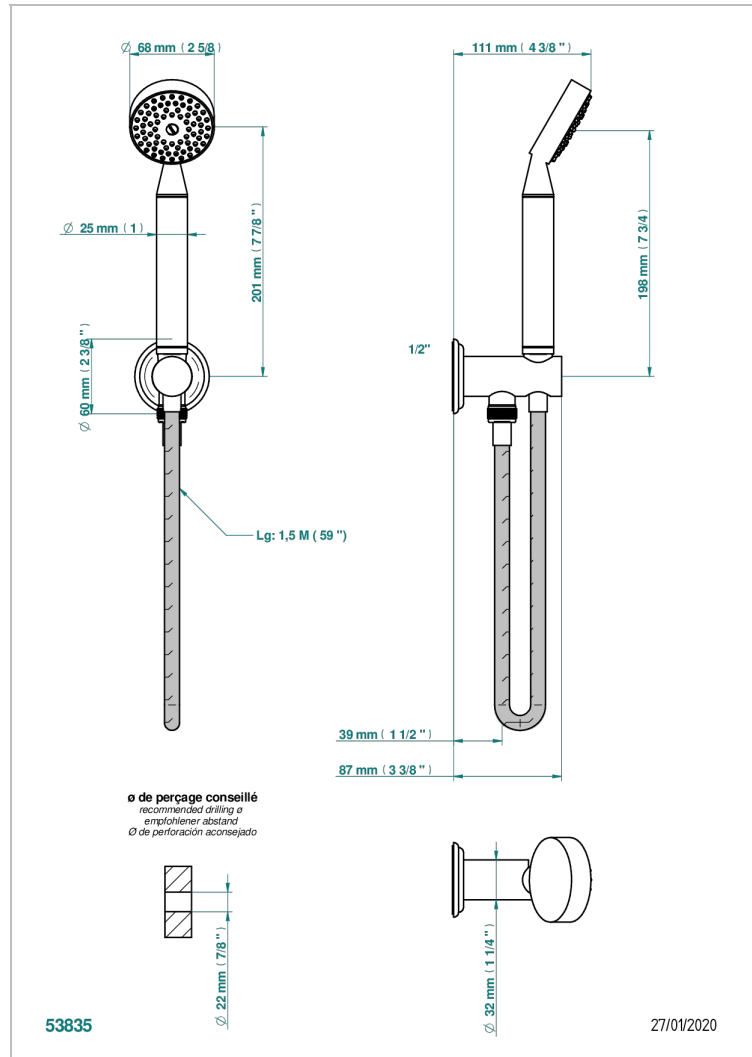

PETALE DE CRISTAL - BLUE CRYSTAL

U6B-54/US

Wall mounted handshower with integrated fixed hook

CHARACTERISTIC

- Pétale de Cristal - Blue crystal
- Wall mounted handshower with integrated fixed hook

TECHNICAL SPECS

- Recommandé : 3 bars (max. 5 bars) - Advised : 43,5 psi (max. 72 psi)
- 9,5 l/min à 3 bars (2.5 gpm at 43.5 psi)

AVAILABLE FINITIONS

Black ceram - D30
Blush PVD - H62
Brass color PVD - H49
Brown bronze color PVD - F33
Chrome polished - A02
Chrome polished / gold polished - G02

Copper antique matt, coated - H07
Gold color PVD - H52
Gold mat - F07
Gold polished - F01
Graphite PVD - H64
Light coated bronze - D01

Matt Umber PVD - H67
Matt blush PVD - H60
Matt brass color PVD - H50
Matt brown bronze color PVD - F34
Matt chrome (American satin) - C02
Matt gold color PVD - H53

Matt graphite PVD - H65
Matt nickel (American satin) - C01
Matt nickel color PVD - H56
Nickel antique / Sovereign - H28
Nickel color PVD - H55
Nickel polished - B01

Soft gold - F30
Soft matt gold - F31
Umber PVD - H66