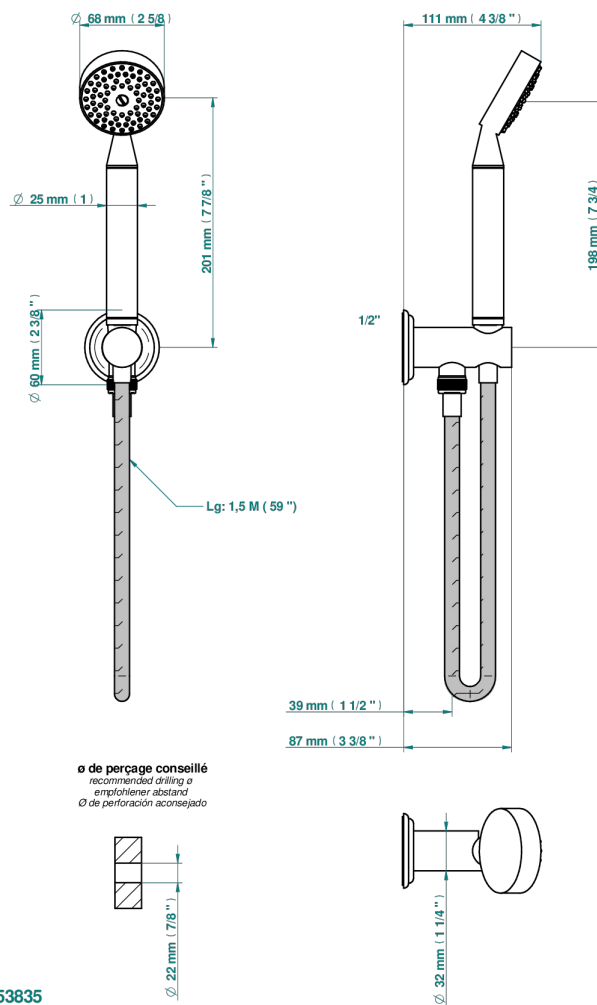

PETALE DE CRISTAL - CLEAR CRYSTAL

U6A-54/US

Wall mounted handshower with integrated fixed hook

53835

27/01/2020

CHARACTERISTIC

- Pétale de Cristal - Clear crystal
- Wall mounted handshower with integrated fixed hook

TECHNICAL SPECS

- Recommandé : 3 bars (max. 5 bars) - Advised : 43,5 psi (max. 72 psi)
- 9,5 l/min à 3 bars (2.5 gpm at 43.5 psi)

AVAILABLE FINITIONS

Black ceram - D30

Blush PVD - H62

Brass color PVD - H49

Brown bronze color PVD - F33

Chrome polished - A02

Chrome polished / gold polished - G02

Copper antique matt, coated - H07

Gold color PVD - H52

Gold mat - F07

Gold polished - F01

Graphite PVD - H64

Matt nickel (American satin) - C01

Matt nickel color PVD - H56

Nickel antique / Sovereign - H28

Nickel color PVD - H55

Nickel polished - B01

Soft gold - F30

Soft matt gold - F31

Umber PVD - H66