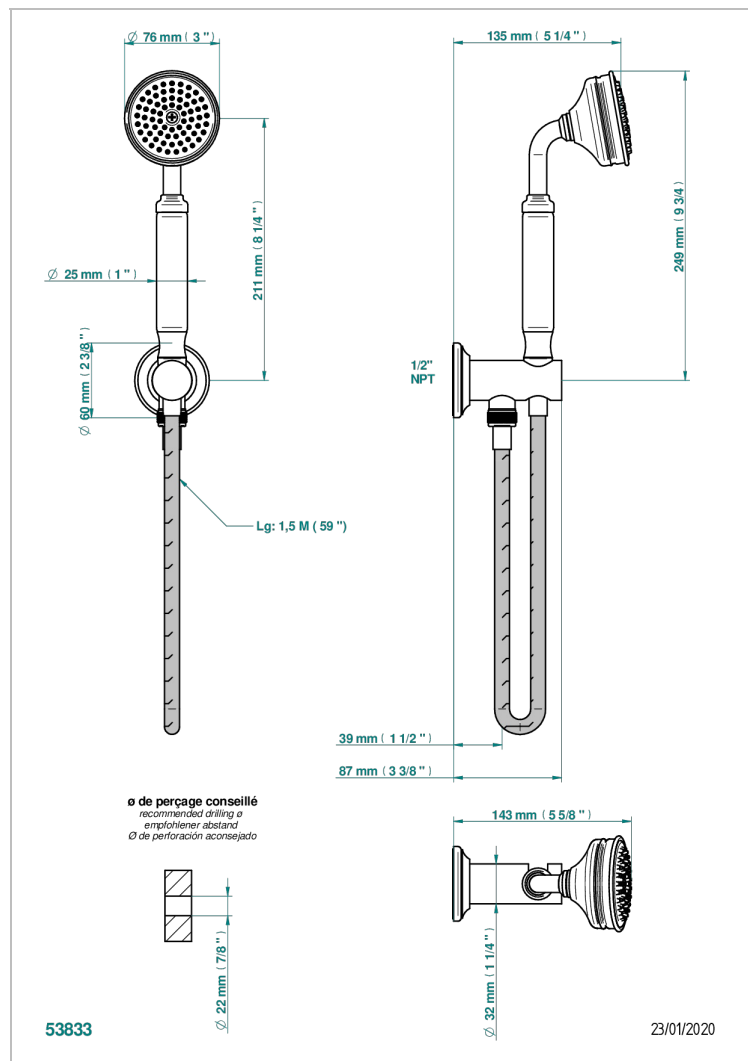

CHARLESTON WITH LEVER HANDLES

G75-54/US

Wall mounted handshower with integrated fixed hook

CHARACTERISTIC

- Charleston with lever handles
- Wall mounted handshower with integrated fixed hook

TECHNICAL SPECS

- Recommandé : 3 bars (max. 5 bars) - Advised : 43,5 psi (max. 72 psi)
- 9,5 l/min à 3 bars (2.5 gpm at 43.5 psi)

AVAILABLE FINITIONS

Black ceram - D30
Blush PVD - H62
Brass color PVD - H49
Brown bronze color PVD - F33
Chrome polished - A02
Chrome polished / gold polished - G02