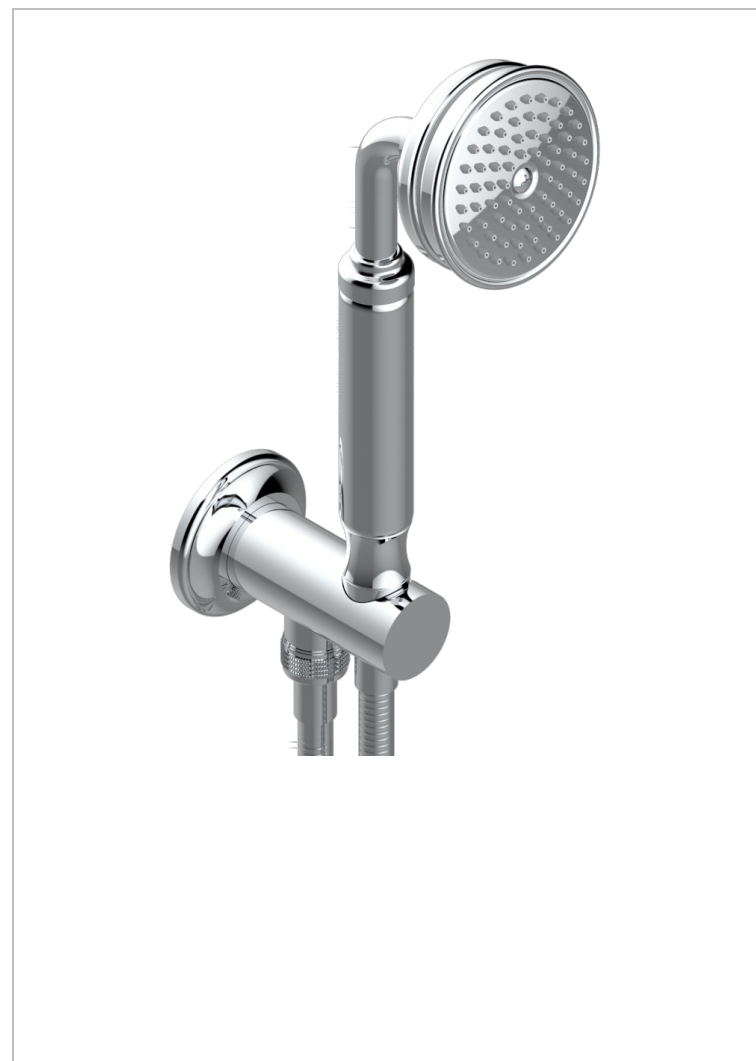

CHARLESTON WITH LEVER HANDLES

G75-54/US

Wall mounted handshower with integrated fixed hook

CHARACTERISTIC

- Charleston with lever handles
- Wall mounted handshower with integrated fixed hook

TECHNICAL SPECS

- Recommandé : 3 bars (max. 5 bars) - Advised : 43,5 psi (max. 72 psi)
- 9,5 l/min à 3 bars (2.5 gpm at 43.5 psi)

AVAILABLE FINITIONS

Black ceram - D30
Blush PVD - H62
Brass color PVD - H49
Brown bronze color PVD - F33
Chrome polished - A02
Chrome polished / gold polished - G02

Matt nickel (American satin) - C01
Matt nickel color PVD - H56
Natural smoked Brass - A13
Nickel antique / Sovereign - H28
Nickel color PVD - H55
Nickel polished - B01

Soft gold - F30
Soft matt gold - F31
Umber PVD - H66