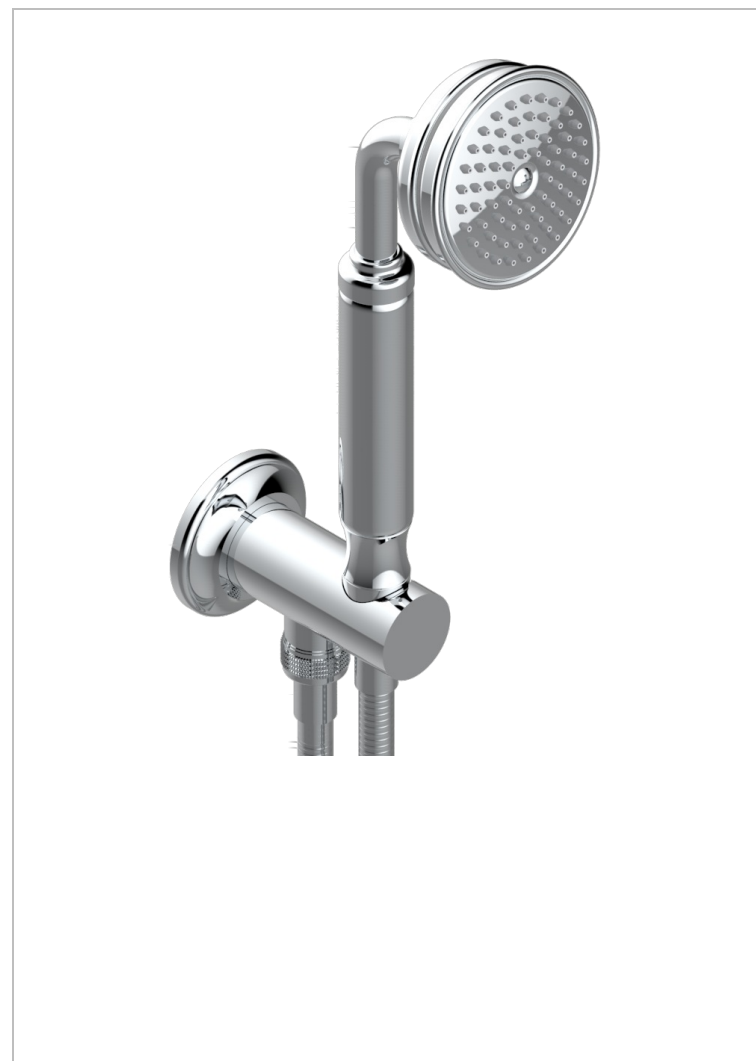

CHARLESTON WITH SMOOTH METAL LEVER HANDLES

G3N-54/US

Wall mounted handshower with integrated fixed hook

CHARACTERISTIC

- Charleston with smooth metal lever handles
- Wall mounted handshower with integrated fixed hook

TECHNICAL SPECS

- Recommandé : 3 bars (max. 5 bars) - Advised : 43,5 psi (max. 72 psi)
- 9,5 l/min à 3 bars (2.5 gpm at 43.5 psi)

AVAILABLE FINITIONS

Black ceram - D30

Blush PVD - H62

Brass color PVD - H49

Brown bronze color PVD - F33

Chrome polished - A02

Chrome polished / gold polished - G02

Copper antique matt, coated - H07

Gold color PVD - H52

Gold mat - F07

Gold polished - F01

Graphite PVD - H64