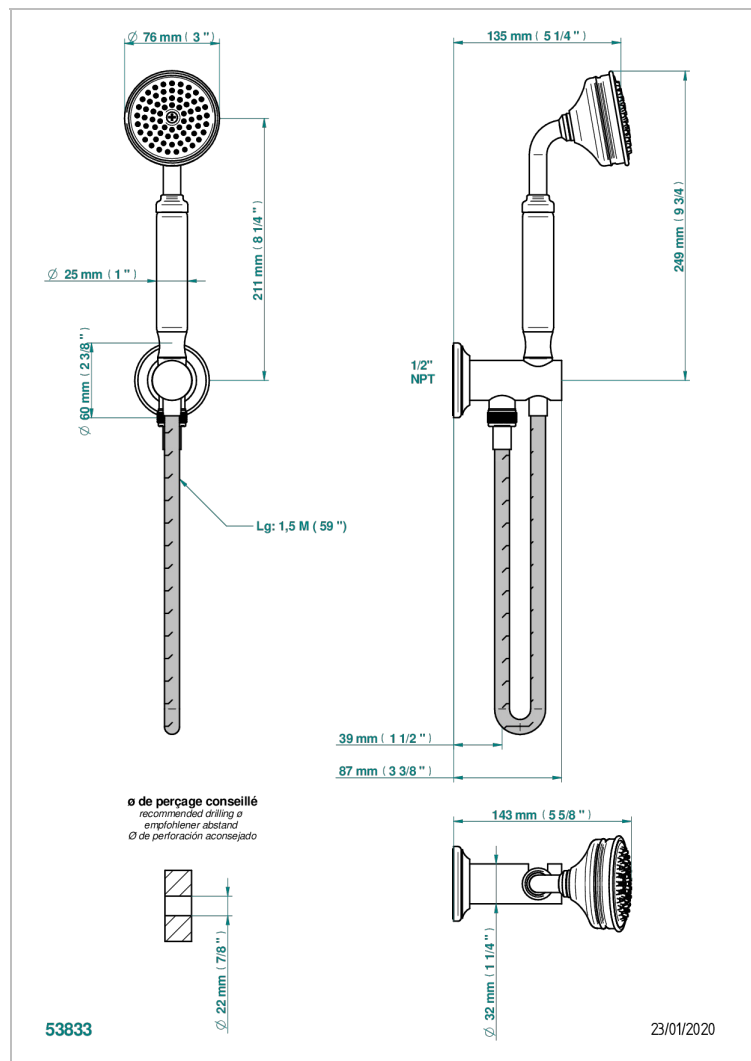

CHARLESTON WITH SMOOTH METAL LEVER HANDLES

G3N-54/US

Wall mounted handshower with integrated fixed hook

CHARACTERISTIC

- Charleston with smooth metal lever handles
- Wall mounted handshower with integrated fixed hook

TECHNICAL SPECS

- Recommandé : 3 bars (max. 5 bars) - Advised : 43,5 psi (max. 72 psi)
- 9,5 l/min à 3 bars (2.5 gpm at 43.5 psi)

AVAILABLE FINITIONS

Black ceram - D30

Blush PVD - H62

Brass color PVD - H49