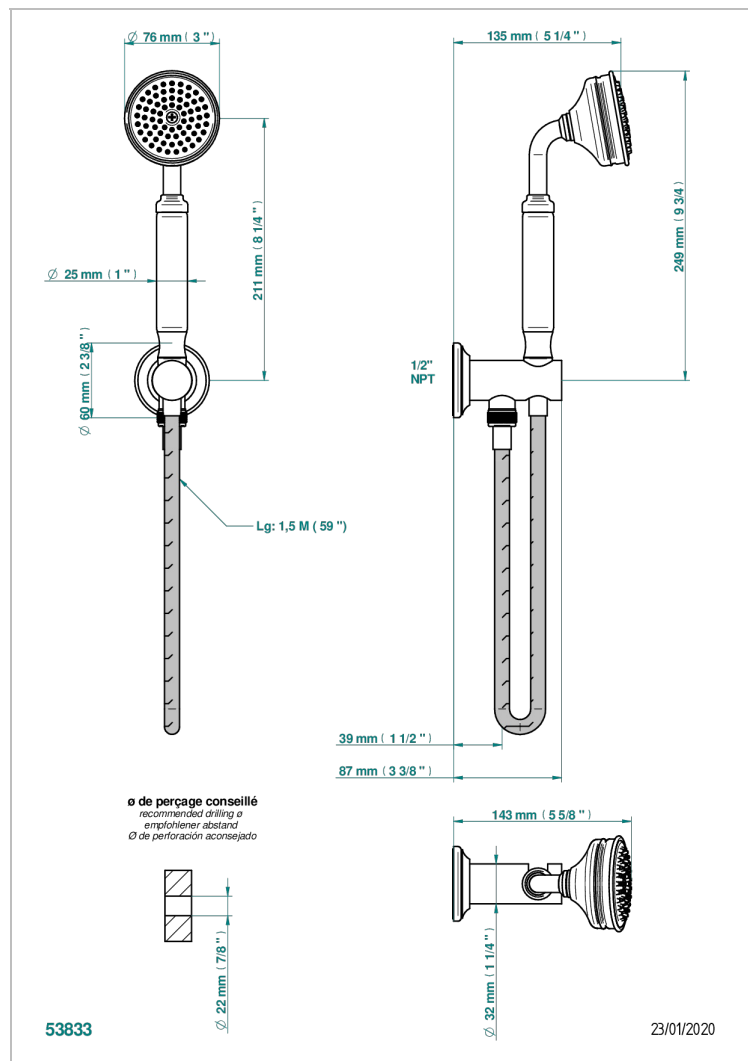

1900 WITH SMOOTH METAL LEVER HANDLES

G3M-54/US

Wall mounted handshower with integrated fixed hook

CHARACTERISTIC

- 1900 with smooth metal lever handles
- Wall mounted handshower with integrated fixed hook

TECHNICAL SPECS

- Recommandé : 3 bars (max. 5 bars) - Advised : 43,5 psi (max. 72 psi)
- 9,5 l/min à 3 bars (2.5 gpm at 43.5 psi)

AVAILABLE FINITIONS

Black ceram - D30
Blush PVD - H62
Brass color PVD - H49
Brown bronze color PVD - F33
Chrome polished - A02
Chrome polished / gold polished - G02