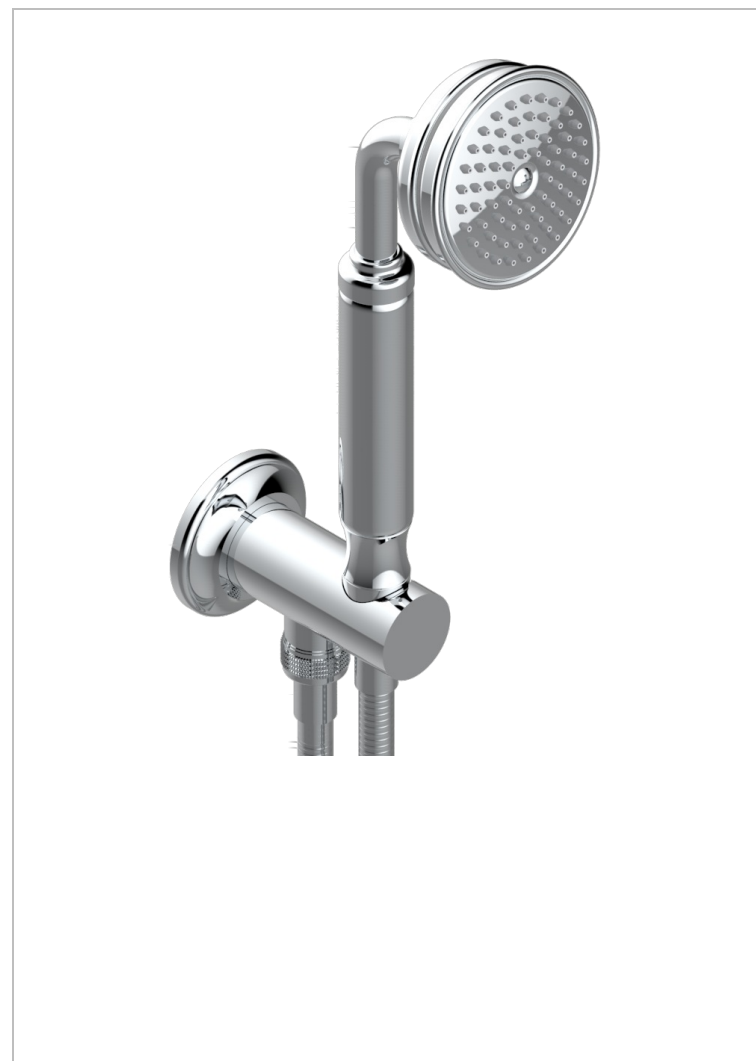

1900 WITH SMOOTH METAL LEVER HANDLES

G3M-54/US

Wall mounted handshower with integrated fixed hook

CHARACTERISTIC

- 1900 with smooth metal lever handles
- Wall mounted handshower with integrated fixed hook

TECHNICAL SPECS

- Recommandé : 3 bars (max. 5 bars) - Advised : 43,5 psi (max. 72 psi)
- 9,5 l/min à 3 bars (2.5 gpm at 43.5 psi)

AVAILABLE FINITIONS

Black ceram - D30
Blush PVD - H62
Brass color PVD - H49
Brown bronze color PVD - F33
Chrome polished - A02
Chrome polished / gold polished - G02

Copper antique matt, coated - H07
Gold color PVD - H52
Gold mat - F07
Gold polished - F01
Graphite PVD - H64
Light coated bronze - D01

Matt Umber PVD - H67
Matt blush PVD - H60
Matt brass color PVD - H50
Matt brown bronze color PVD - F34
Matt chrome (American satin) - C02
Matt gold color PVD - H53

Matt graphite PVD - H65
Matt nickel (American satin) - C01
Matt nickel color PVD - H56
Natural smoked Brass - A13
Nickel antique / Sovereign - H28
Nickel color PVD - H55

Nickel polished - B01
Soft gold - F30
Soft matt gold - F31
Umber PVD - H66