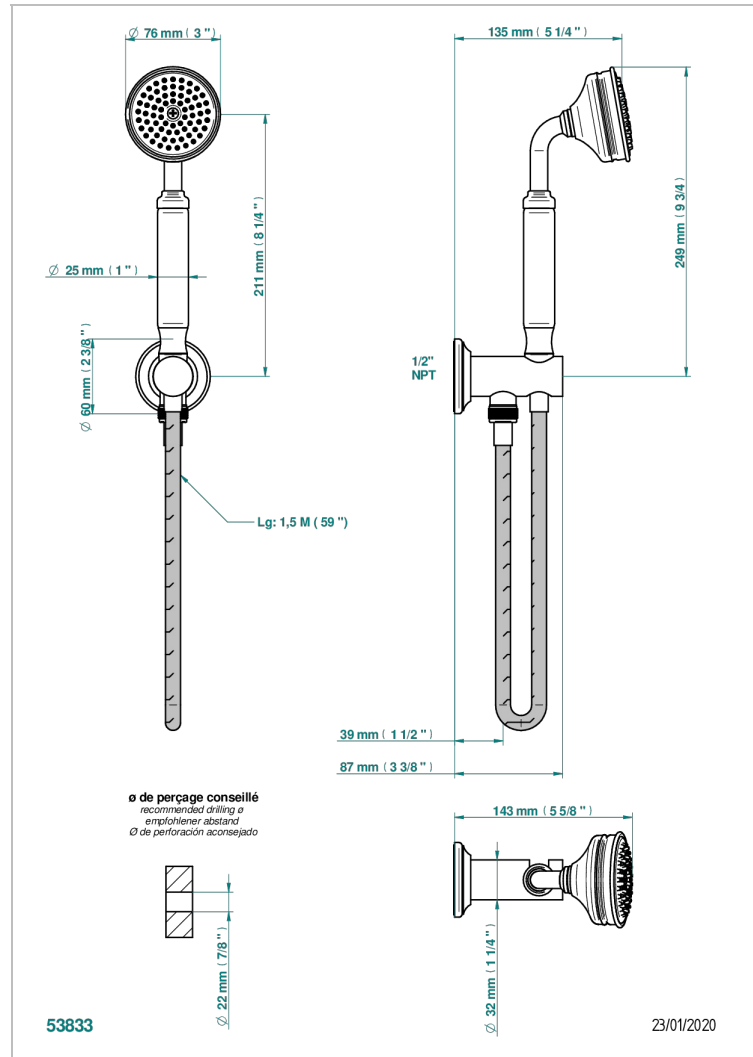

# 1900 WITH LEVER HANDLES

G28-54/US

Wall mounted handshower with integrated fixed hook

## CHARACTERISTIC

- 1900 with lever handles
- Wall mounted handshower with integrated fixed hook