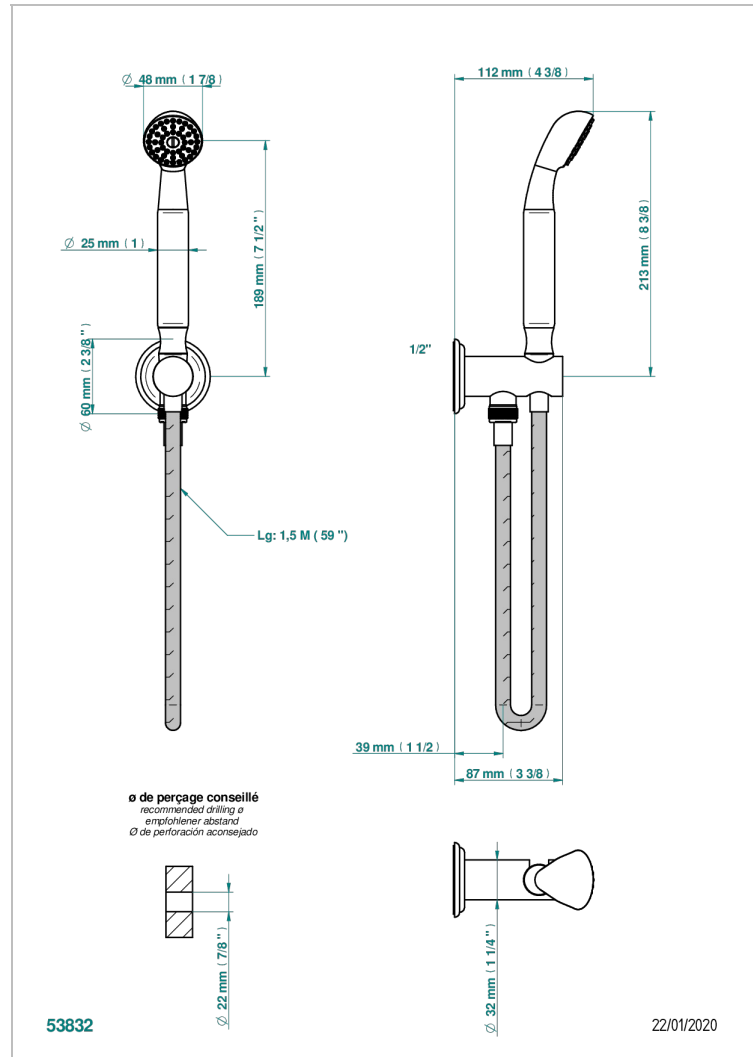

DUOMO CRYSTAL

U4F-54/US

Wall mounted handshower with integrated fixed hook

CHARACTERISTIC

- Duomo Crystal
- Wall mounted handshower with integrated fixed hook

TECHNICAL SPECS

- Recommandé : 3 bars (max. 5 bars) - Advised : 43,5 psi (max. 72 psi)
- 9,5 l/min à 3 bars (2.5 gpm at 43.5 psi)

AVAILABLE FINITIONS

Black ceram - D30
Blush PVD - H62
Brass color PVD - H49
Brown bronze color PVD - F33
Chrome polished - A02
Chrome polished / gold polished - G02

Copper antique matt, coated - H07
Gold color PVD - H52
Gold mat - F07
Gold polished - F01
Graphite PVD - H64
Light coated bronze - D01