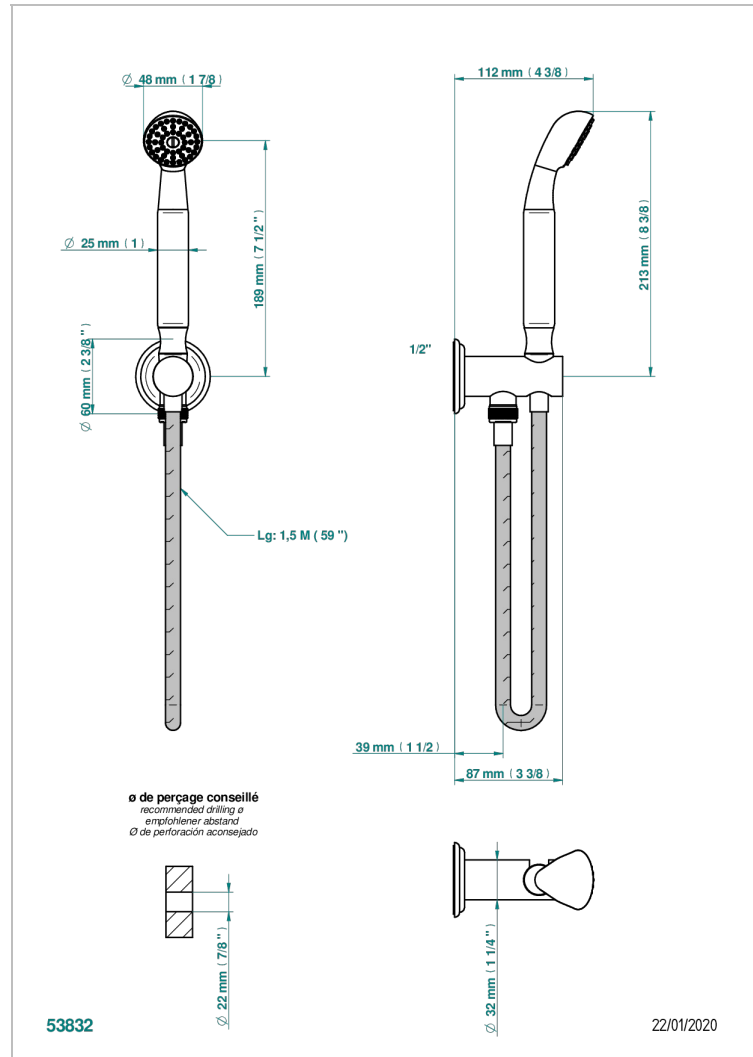

# MARQUISE PLATINUM DECOR

A7G-54/US

Wall mounted handshower with integrated fixed hook

THG<sup>®</sup>  
PARIS

## CHARACTERISTIC

- Marquise platinum decor
- Wall mounted handshower with integrated fixed hook