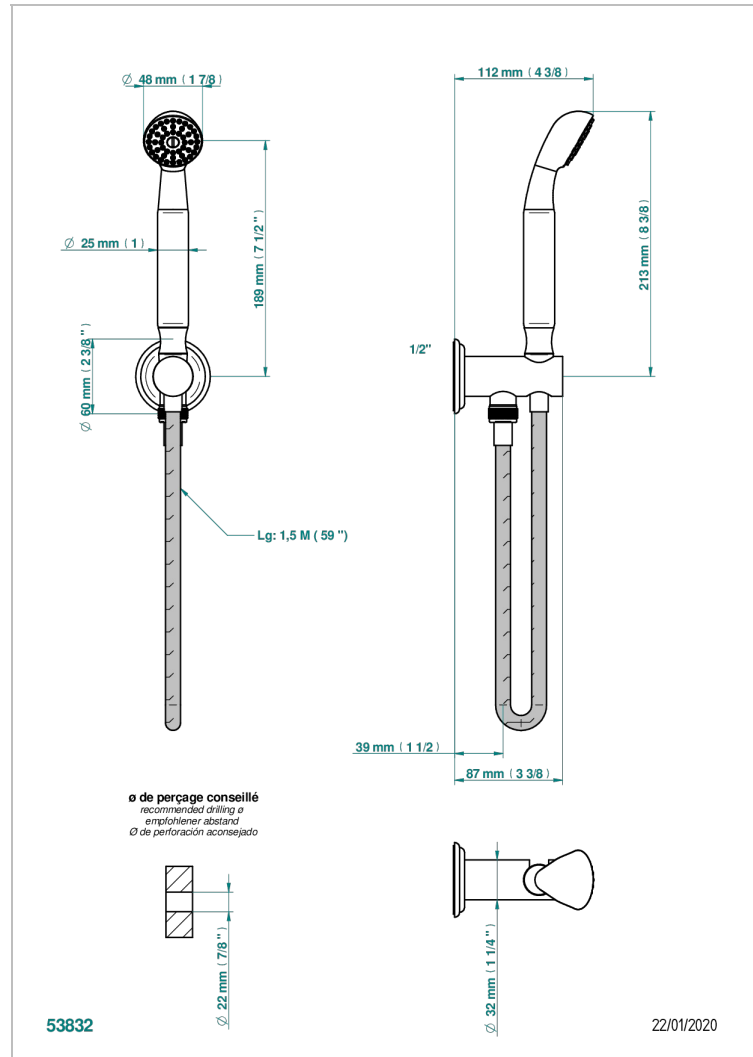

MARQUISE GOLD DECOR

A7F-54/US

Wall mounted handshower with integrated fixed hook

CHARACTERISTIC

- Marquise Gold decor
- Wall mounted handshower with integrated fixed hook

TECHNICAL SPECS

- Recommandé : 3 bars (max. 5 bars) - Advised : 43,5 psi (max. 72 psi)
- 9,5 l/min à 3 bars (2.5 gpm at 43.5 psi)

AVAILABLE FINITIONS

Black ceram - D30
Blush PVD - H62
Brass color PVD - H49
Brown bronze color PVD - F33
Chrome polished - A02
Chrome polished / gold polished - G02

Copper antique matt, coated - H07
Gold color PVD - H52
Gold mat - F07
Gold polished - F01
Graphite PVD - H64
Light coated bronze - D01