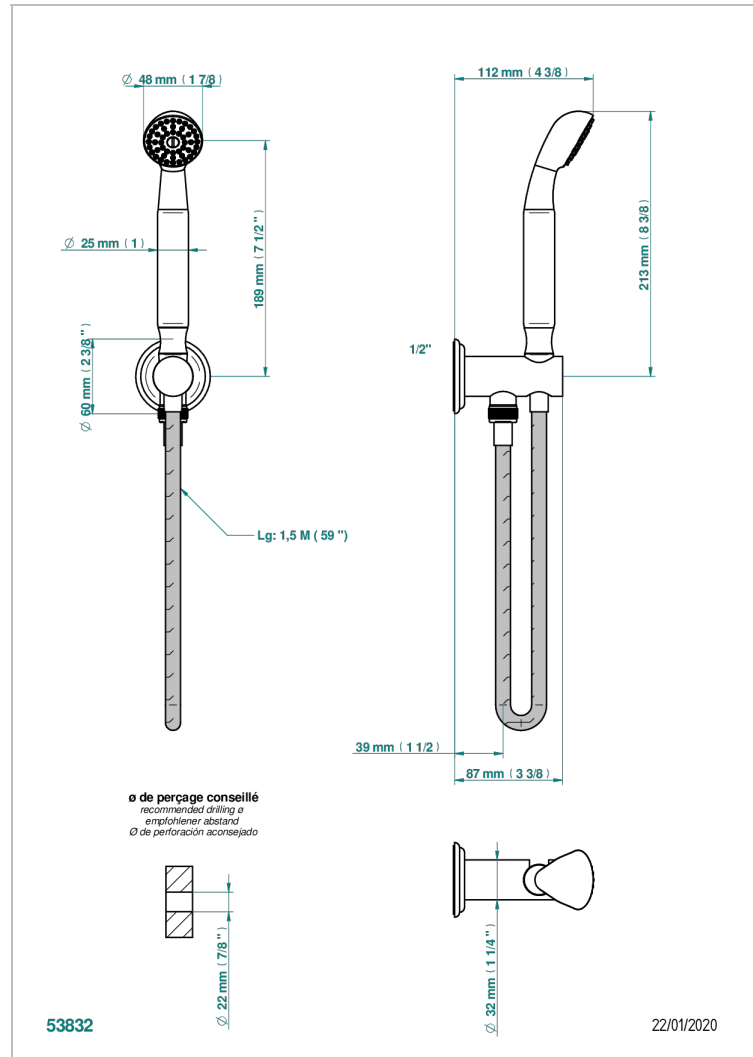

ITHAQUE GOLD DECOR

A7A-54/US

Wall mounted handshower with integrated fixed hook

THG[®]
PARIS

CHARACTERISTIC

- Ithaque Gold decor
- Wall mounted handshower with integrated fixed hook

TECHNICAL SPECS

- Recommandé : 3 bars (max. 5 bars) - Advised : 43,5 psi (max. 72 psi)
- 9,5 l/min à 3 bars (2.5 gpm at 43.5 psi)

AVAILABLE FINITIONS

Black ceram - D30
Blush PVD - H62
Brass color PVD - H49
Brown bronze color PVD - F33
Chrome polished - A02
Chrome polished / gold polished - G02

Copper antique matt, coated - H07
Gold color PVD - H52
Gold mat - F07
Gold polished - F01
Graphite PVD - H64
Light coated bronze - D01