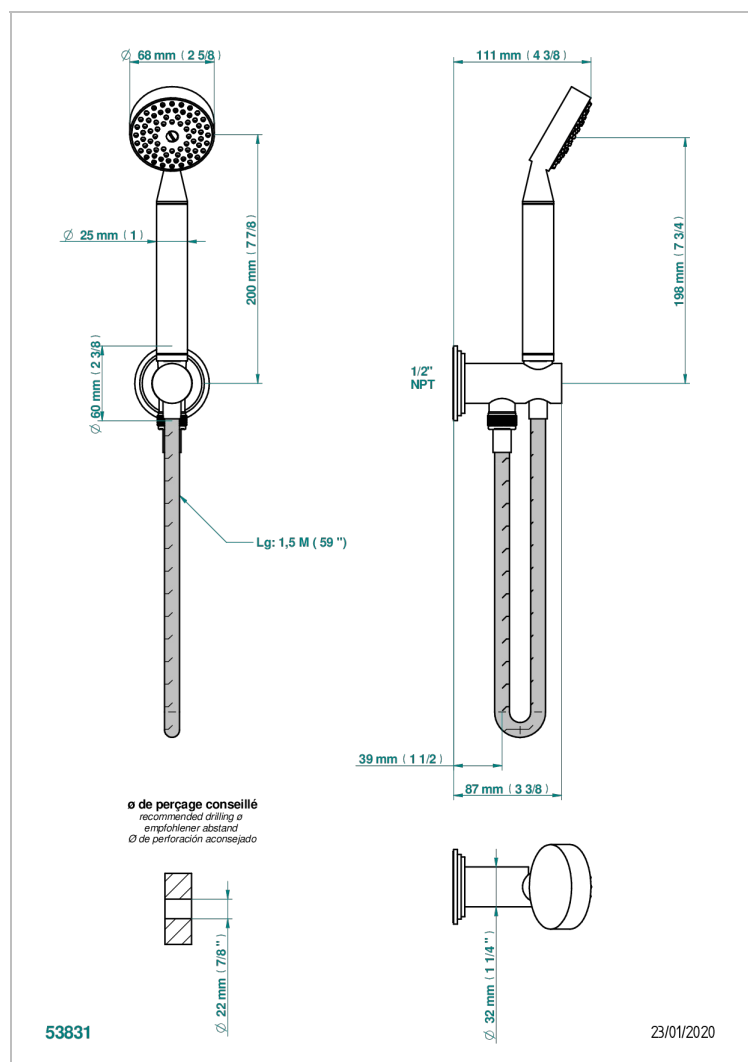

FAUBOURG METAL WITH LEVER HANDLES

G2U-54/US

Wall mounted handshower with integrated fixed hook

CHARACTERISTIC

- Faubourg Metal with lever handles
- Wall mounted handshower with integrated fixed hook

TECHNICAL SPECS

- Recommandé : 3 bars (max. 5 bars) - Advised : 43,5 psi (max. 72 psi)
- 9,5 l/min à 3 bars (2.5 gpm at 43.5 psi)

AVAILABLE FINITIONS

Black ceram - D30
Blush PVD - H62
Brass color PVD - H49
Brown bronze color PVD - F33
Chrome polished - A02
Chrome polished / gold polished - G02

Matt nickel color PVD - H56
Natural smoked Brass - A13
Nickel antique / Sovereign - H28
Nickel color PVD - H55
Nickel polished - B01
Soft gold - F30

Soft matt gold - F31
Umber PVD - H66