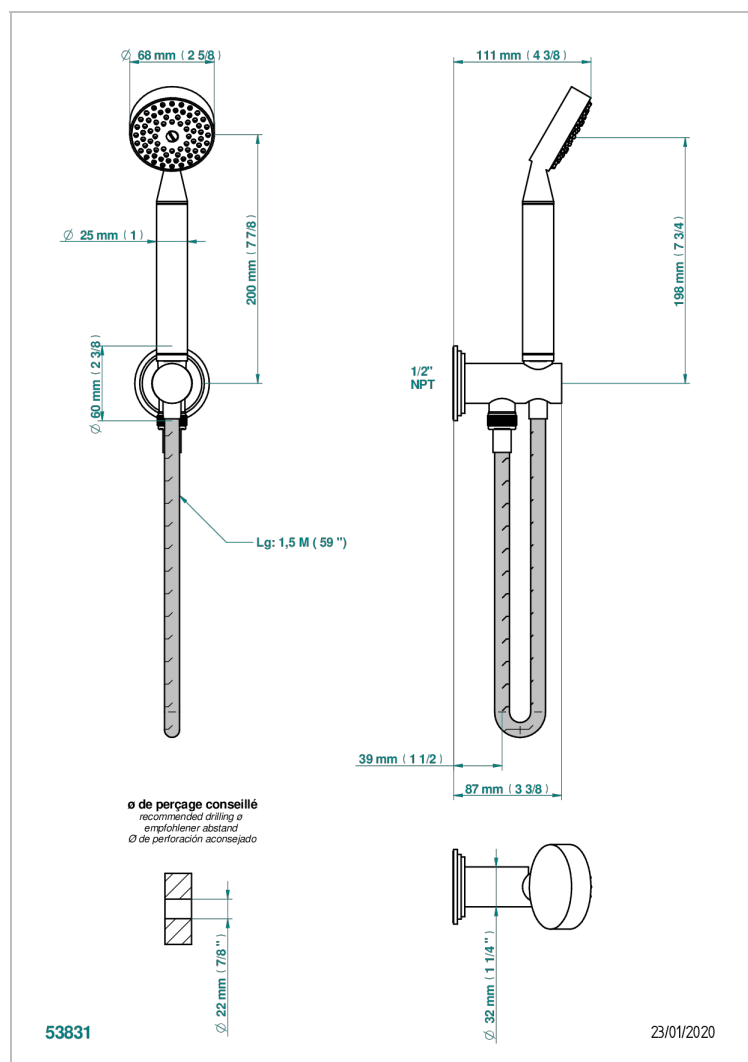

FRIVOLE WITH LEVER HANDLES

G2S-54/US

Wall mounted handshower with integrated fixed hook

CHARACTERISTIC

- Frivole with lever handles
- Wall mounted handshower with integrated fixed hook

TECHNICAL SPECS

- Recommandé : 3 bars (max. 5 bars) - Advised : 43,5 psi (max. 72 psi)
- 9,5 l/min à 3 bars (2.5 gpm at 43.5 psi)

Umber PVD - H66