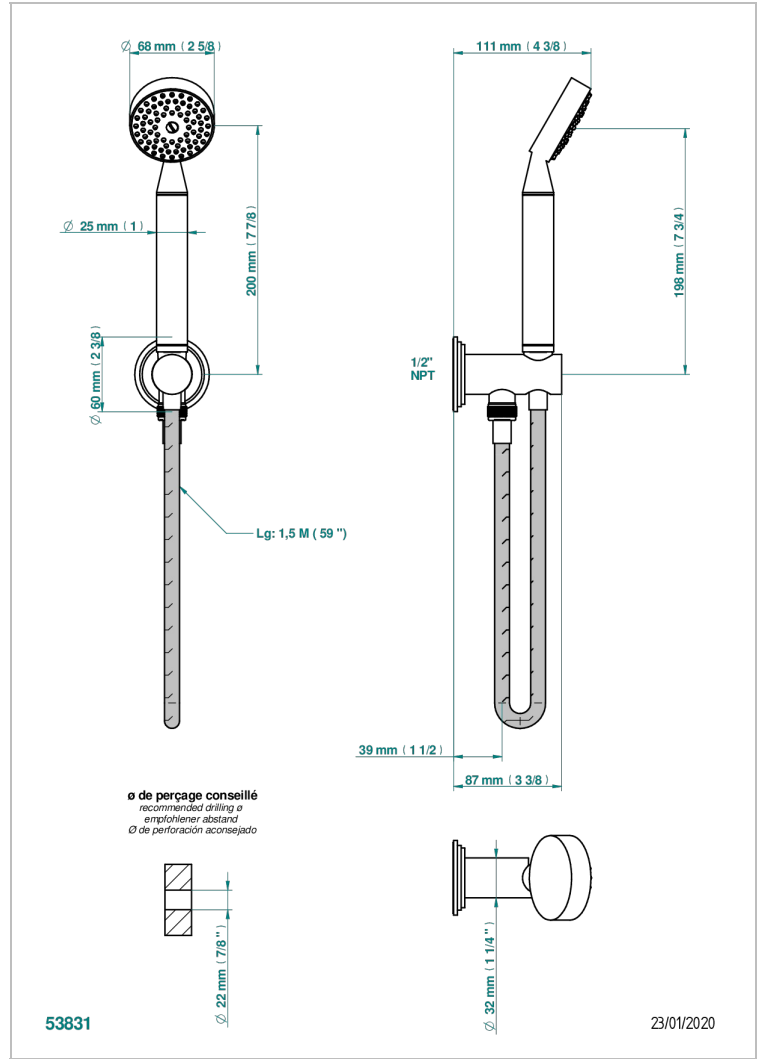

# FROUFROU WITH LEVER HANDLES

G2P-54/US

Wall mounted handshower with integrated fixed hook

## CHARACTERISTIC

- Froufrou with lever handles
- Wall mounted handshower with integrated fixed hook