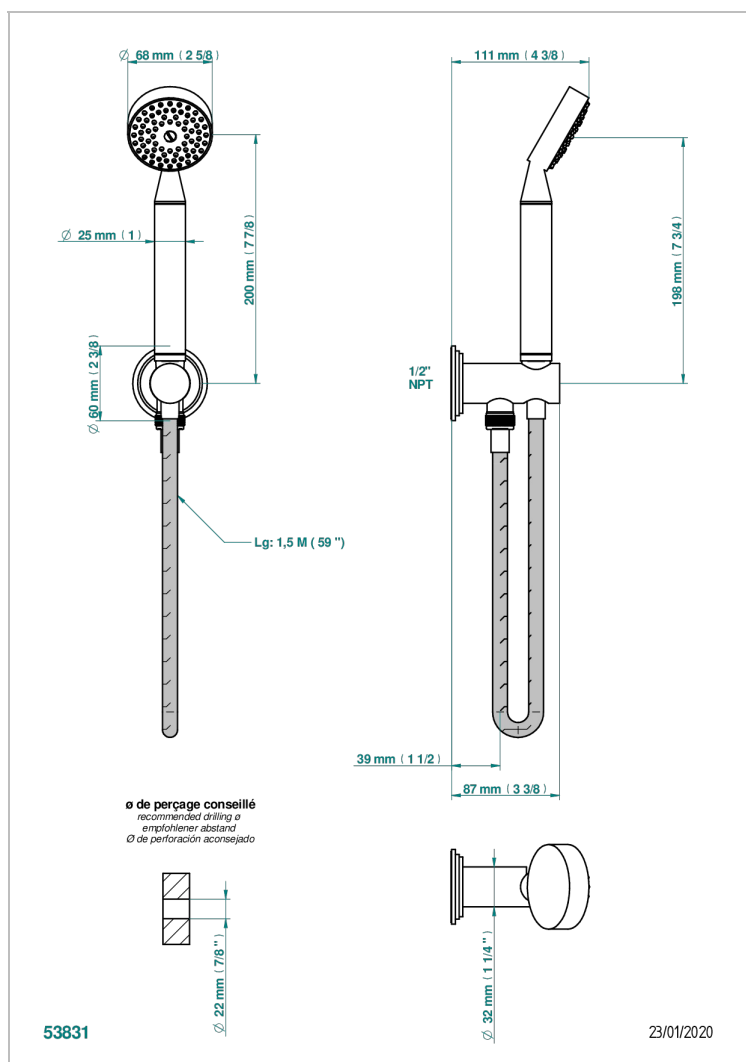

FAUBOURG BLACK PORCELAIN WITH LEVER HANDLES

G2M-54/US

Wall mounted handshower with integrated fixed hook

CHARACTERISTIC

- Faubourg Black Porcelain with lever handles
- Wall mounted handshower with integrated fixed hook

TECHNICAL SPECS

- Recommandé : 3 bars (max. 5 bars) - Advised : 43,5 psi (max. 72 psi)
- 9,5 l/min à 3 bars (2.5 gpm at 43.5 psi)

AVAILABLE FINITIONS

Black ceram - D30
Blush PVD - H62
Brass color PVD - H49
Brown bronze color PVD - F33
Chrome polished - A02
Chrome polished / gold polished - G02

Matt nickel color PVD - H56
Natural smoked Brass - A13
Nickel antique / Sovereign - H28
Nickel color PVD - H55
Nickel polished - B01
Soft gold - F30

Soft matt gold - F31
Umber PVD - H66