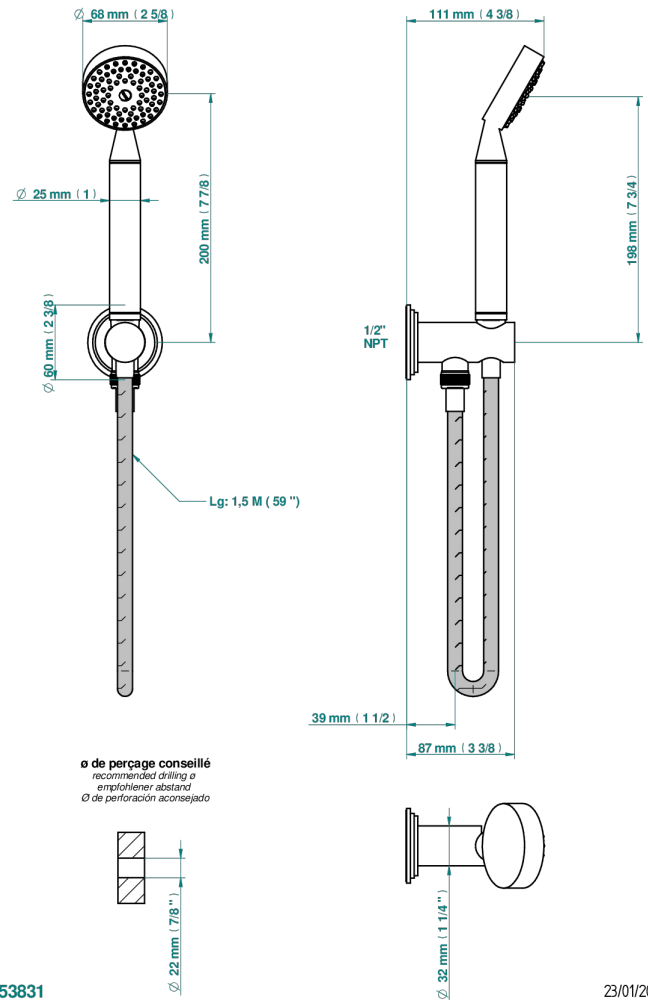

# FAUBOURG BLACK PORCELAIN

G2L-54/US

Wall mounted handshower with integrated fixed hook

THG<sup>®</sup>  
PARIS

53831

23/01/2020

## CHARACTERISTIC

- Faubourg Black Porcelain
- Wall mounted handshower with integrated fixed hook

## TECHNICAL SPECS

- Recommandé : 3 bars (max. 5 bars) - Advised : 43,5 psi (max. 72 psi)
- 9,5 l/min à 3 bars (2.5 gpm at 43.5 psi)