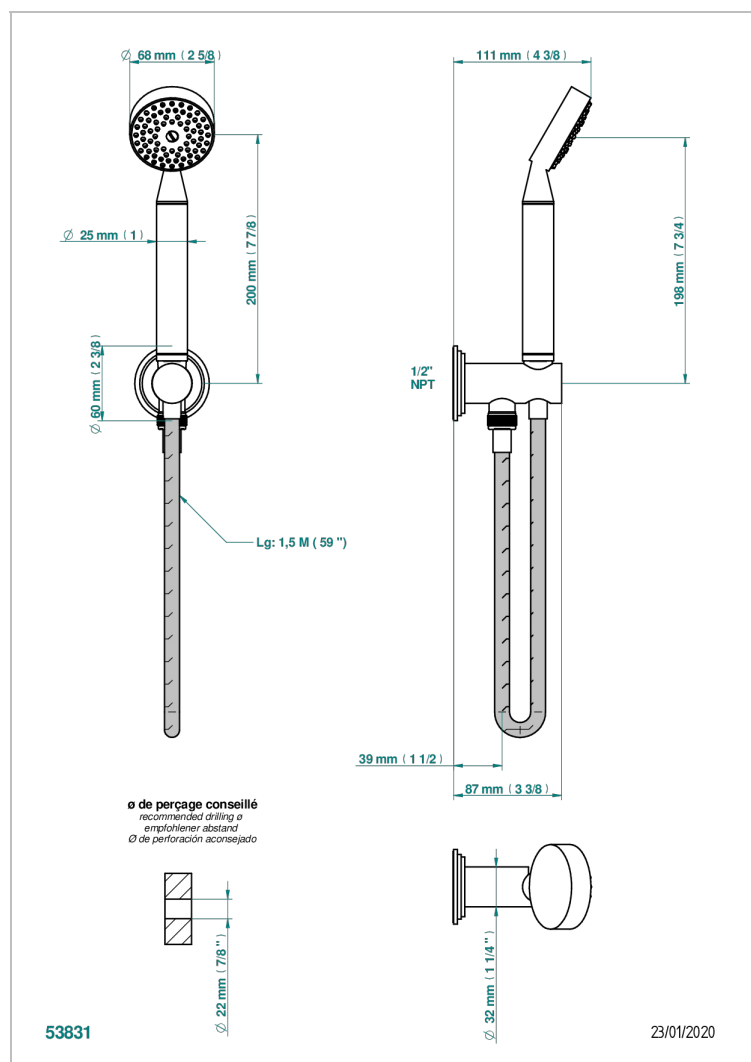

# FAUBOURG WHITE PORCELAIN WITH LEVER HANDLES

G2J-54/US

Wall mounted handshower with integrated fixed hook

## CHARACTERISTIC

- Faubourg White Porcelain with lever handles
- Wall mounted handshower with integrated fixed hook