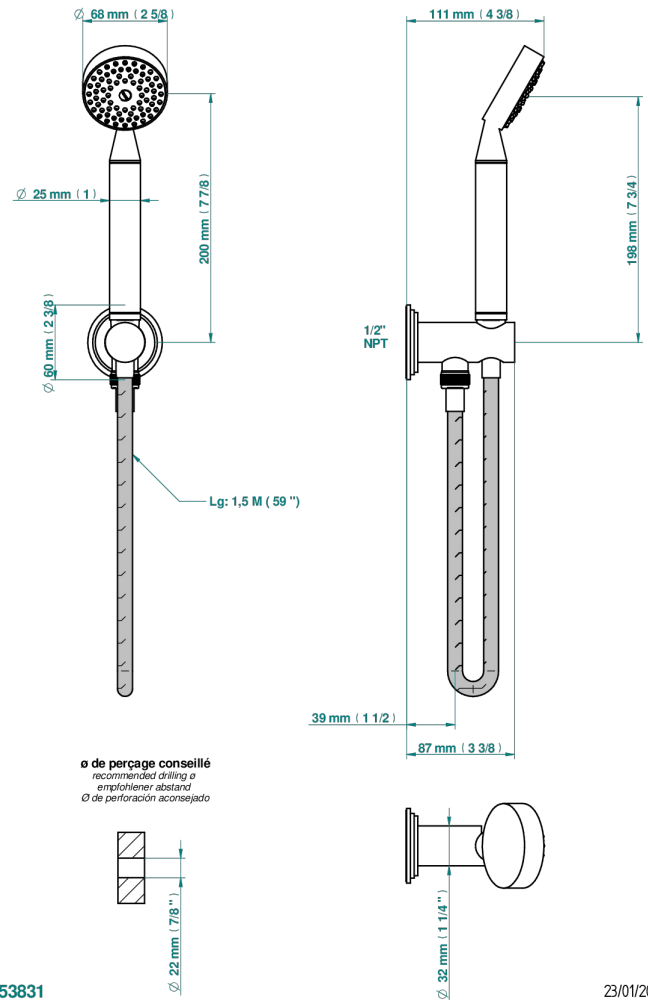

# LE 9 NERO MARQUINA

G2I-54/US

Wall mounted handshower with integrated fixed hook

THG<sup>®</sup>  
PARIS

53831

23/01/2020

## CHARACTERISTIC

- Le 9 Nero Marquina
- Wall mounted handshower with integrated fixed hook

## TECHNICAL SPECS

- Recommandé : 3 bars (max. 5 bars) - Advised : 43,5 psi (max. 72 psi)
- 9,5 l/min à 3 bars (2.5 gpm at 43.5 psi)