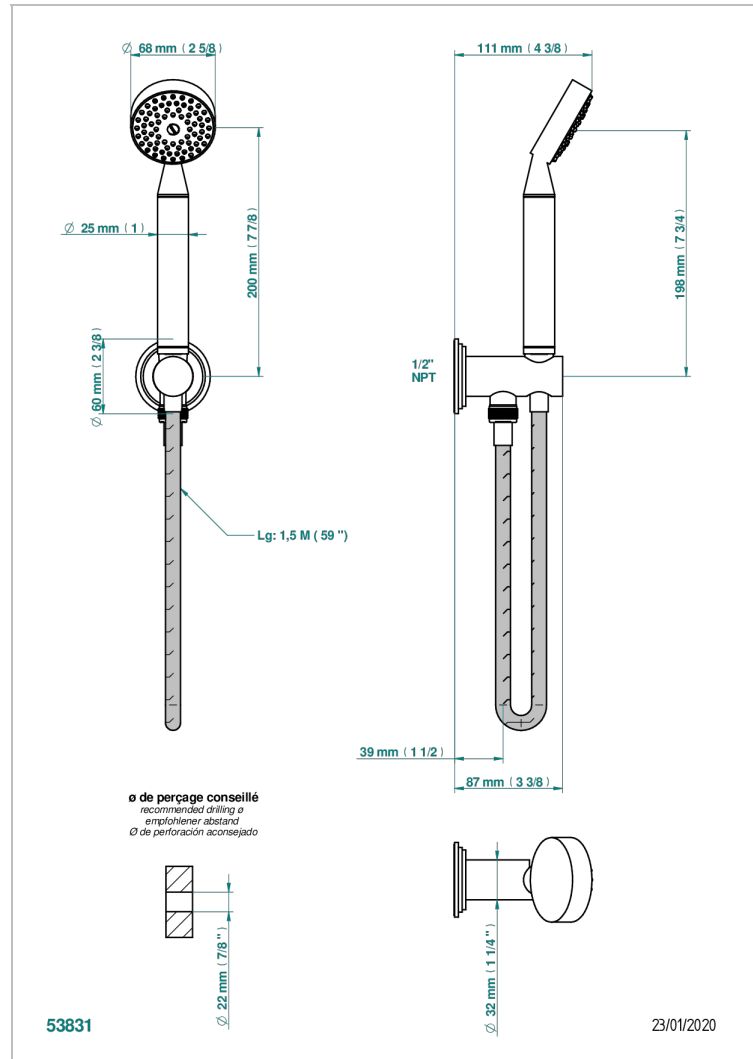

LE 9 HOWLITE

G2H-54/US

Wall mounted handshower with integrated fixed hook

CHARACTERISTIC

- Le 9 Howlite
- Wall mounted handshower with integrated fixed hook

TECHNICAL SPECS

- Recommandé : 3 bars (max. 5 bars) - Advised : 43,5 psi (max. 72 psi)
- 9,5 l/min à 3 bars (2.5 gpm at 43.5 psi)

AVAILABLE FINITIONS

Black ceram - D30
Blush PVD - H62
Brass color PVD - H49
Brown bronze color PVD - F33
Chrome polished - A02
Chrome polished / gold polished - G02

Gold color PVD - H52
Gold mat - F07
Gold polished - F01
Graphite PVD - H64
Matt Umber PVD - H67
Matt blush PVD - H60