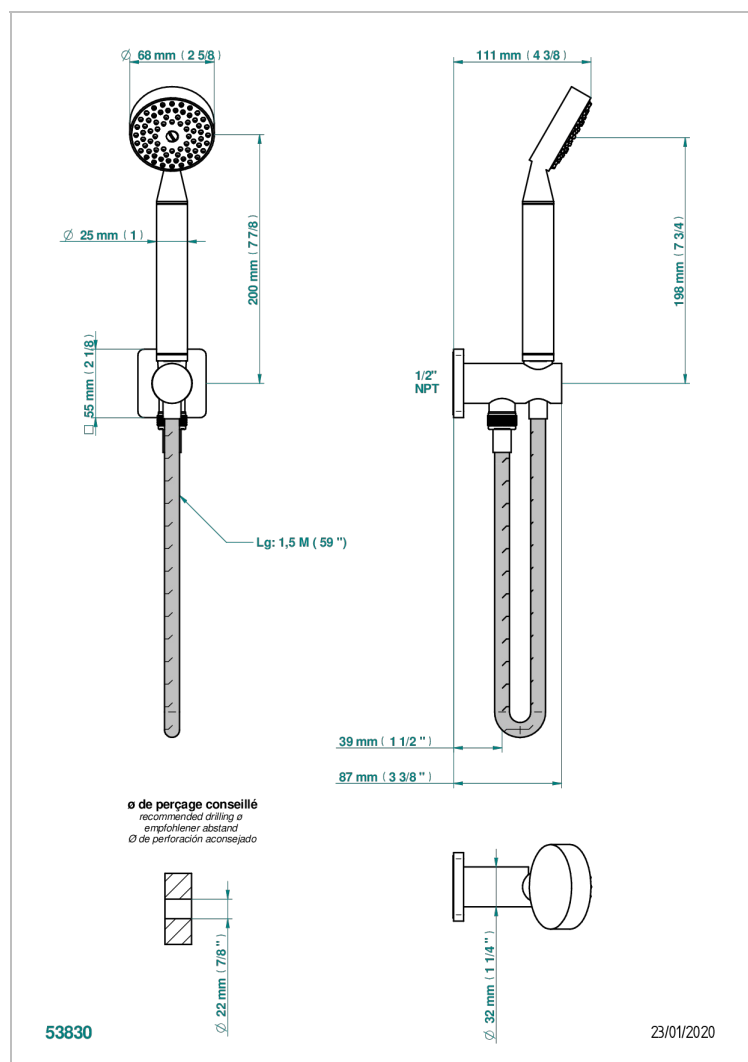

PROFIL BLACK ONYX WITH LEVER HANDLES

A6P-54/US

Wall mounted handshower with integrated fixed hook

CHARACTERISTIC

- Profil Black Onyx with lever handles
- Wall mounted handshower with integrated fixed hook

TECHNICAL SPECS

- Recommandé : 3 bars (max. 5 bars) - Advised : 43,5 psi (max. 72 psi)
- 9,5 l/min à 3 bars (2.5 gpm at 43.5 psi)

AVAILABLE FINITIONS

Black ceram - D30
Blush PVD - H62
Brass color PVD - H49
Brown bronze color PVD - F33
Chrome polished - A02
Chrome polished / gold polished - G02