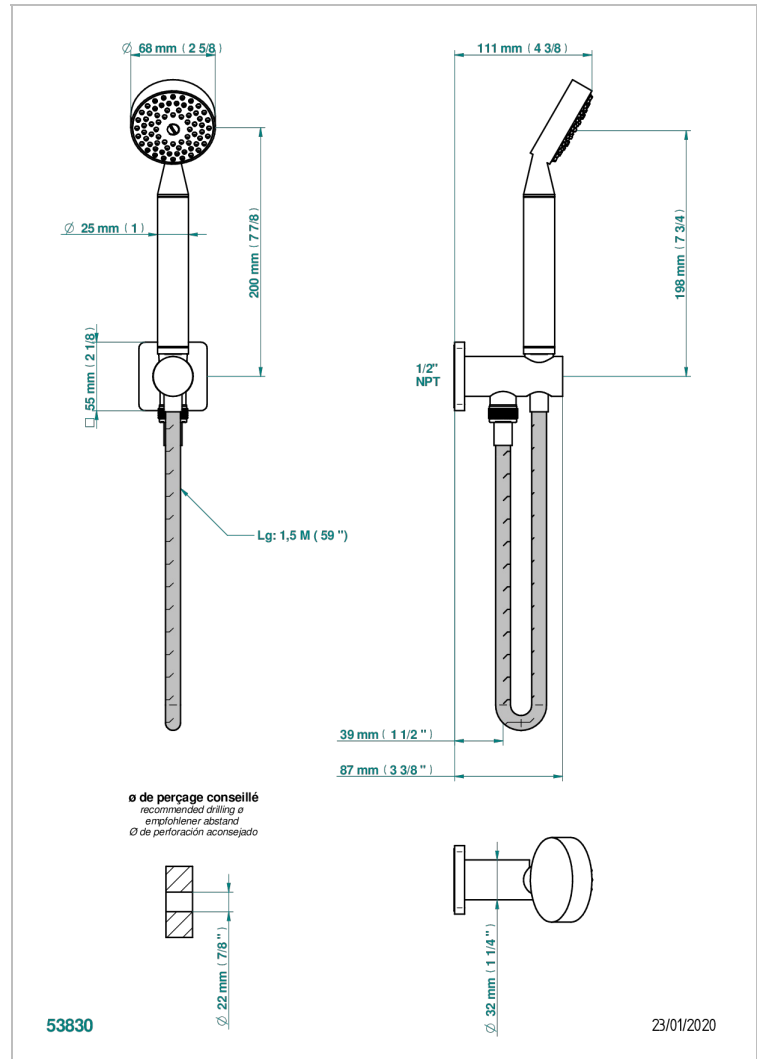

PROFIL BLACK ONYX

A6N-54/US

Wall mounted handshower with integrated fixed hook

THG[®]
PARIS

CHARACTERISTIC

- Profil Black Onyx
- Wall mounted handshower with integrated fixed hook

TECHNICAL SPECS

- Recommandé : 3 bars (max. 5 bars) - Advised : 43,5 psi (max. 72 psi)
- 9,5 l/min à 3 bars (2.5 gpm at 43.5 psi)

AVAILABLE FINITIONS

Black ceram - D30
Blush PVD - H62
Brass color PVD - H49
Brown bronze color PVD - F33
Chrome polished - A02
Chrome polished / gold polished - G02

Copper antique matt, coated - H07
Gold color PVD - H52
Gold mat - F07
Gold polished - F01
Graphite PVD - H64
Light coated bronze - D01