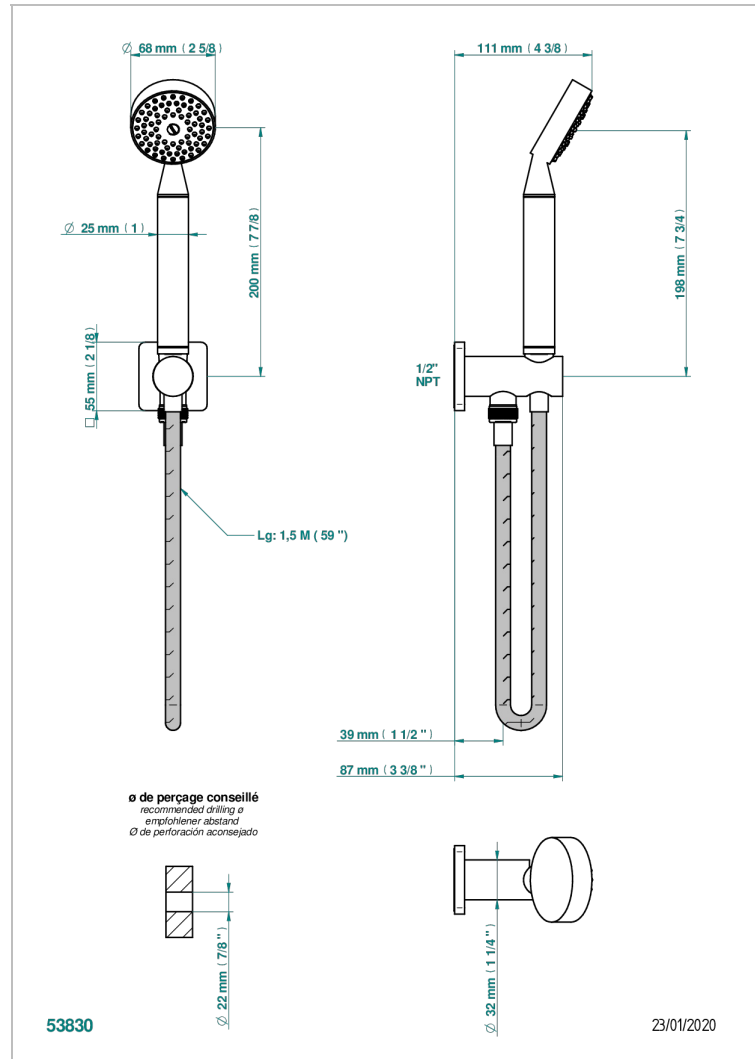

# PROFIL LALIQUE CLEAR CRYSTAL WITH LEVER HANDLES

A6H-54/US

Wall mounted handshower with integrated fixed hook

## CHARACTERISTIC

- Profil Lalique Clear crystal with lever handles
- Wall mounted handshower with integrated fixed hook