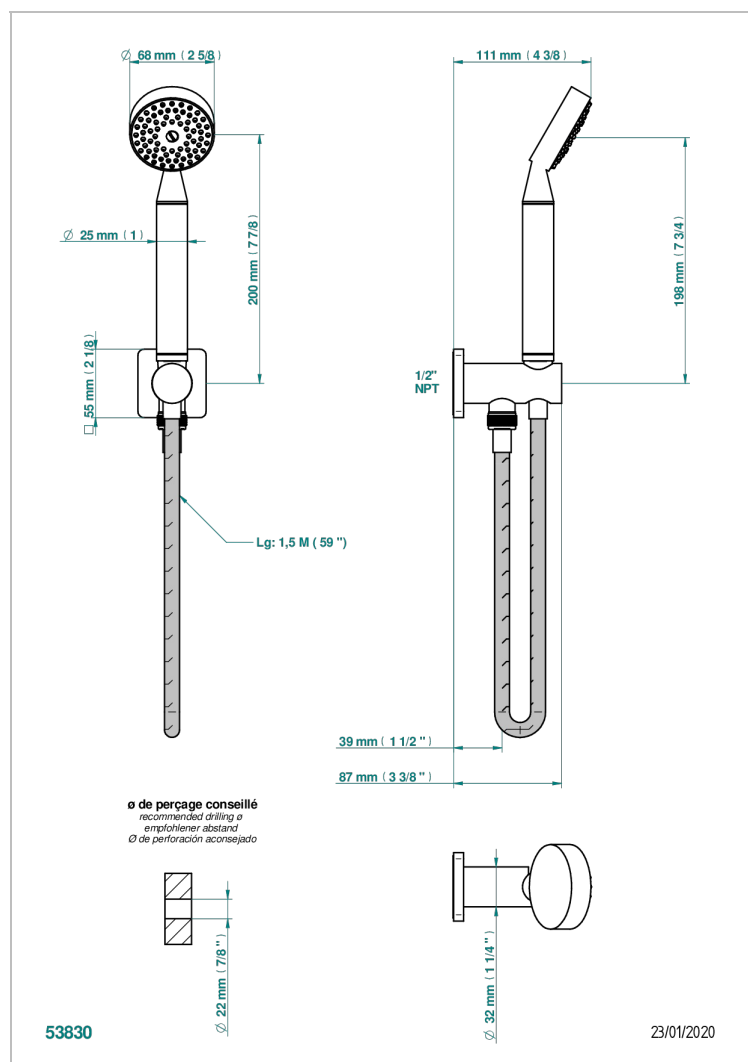

# PROFIL LALIQUE CLEAR CRYSTAL

A6G-54/US

Wall mounted handshower with integrated fixed hook

## CHARACTERISTIC

- Profil Lalique Clear crystal
- Wall mounted handshower with integrated fixed hook