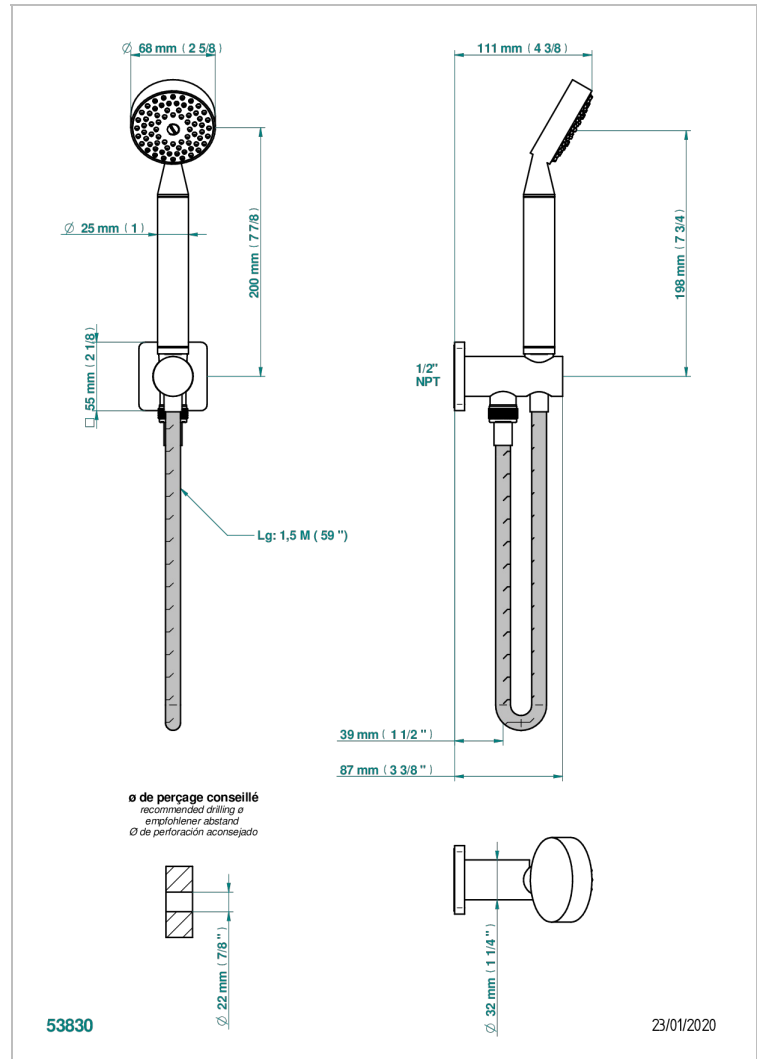

PROFIL METAL

A6A-54/US

Wall mounted handshower with integrated fixed hook

CHARACTERISTIC

- Profil Metal
- Wall mounted handshower with integrated fixed hook

TECHNICAL SPECS

- Recommandé : 3 bars (max. 5 bars) - Advised : 43,5 psi (max. 72 psi)
- 9,5 l/min à 3 bars (2.5 gpm at 43.5 psi)

AVAILABLE FINITIONS

Black ceram - D30
Blush PVD - H62
Brass color PVD - H49
Brown bronze color PVD - F33
Chrome polished - A02
Chrome polished / gold polished - G02

Copper antique matt, coated - H07
Gold color PVD - H52
Gold mat - F07
Gold polished - F01
Graphite PVD - H64
Light coated bronze - D01