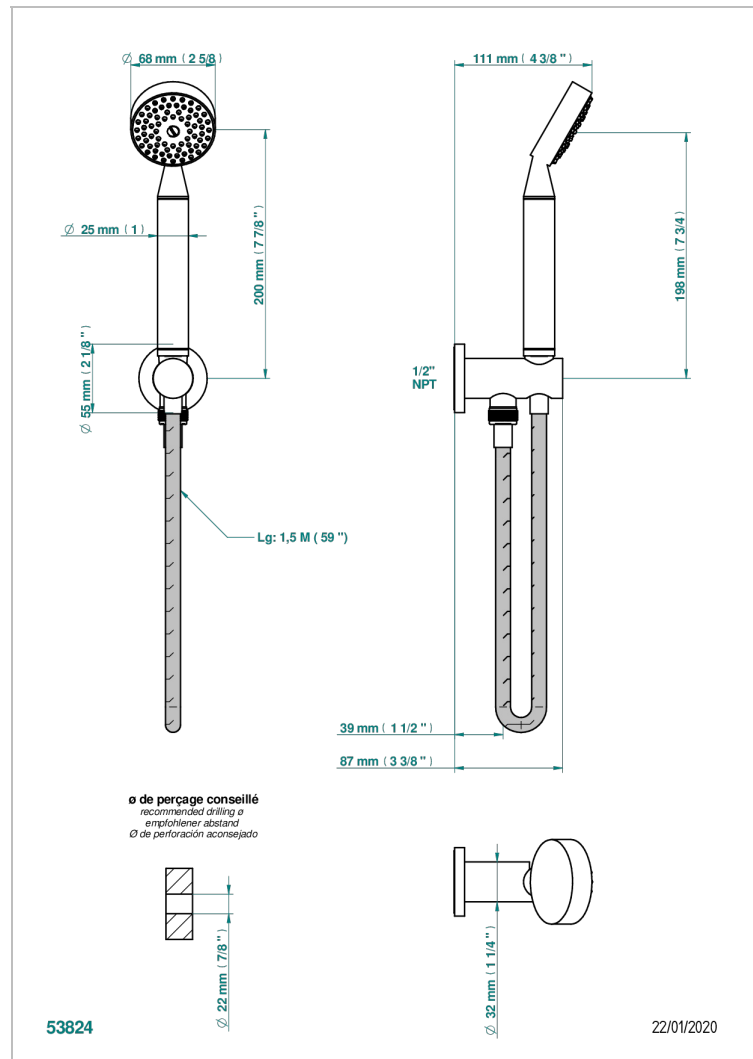

DIPLOMATE GROOVED RINGS

U4B-54/US

Wall mounted handshower with integrated fixed hook

CHARACTERISTIC

- Diplamate Grooved rings
- Wall mounted handshower with integrated fixed hook

TECHNICAL SPECS

- Recommandé : 3 bars (max. 5 bars) - Advised : 43,5 psi (max. 72 psi)
- 9,5 l/min à 3 bars (2.5 gpm at 43.5 psi)

AVAILABLE FINITIONS

Black ceram - D30
Blush PVD - H62
Brass color PVD - H49
Brown bronze color PVD - F33
Chrome polished - A02
Chrome polished / gold polished - G02

Copper antique matt, coated - H07
Gold color PVD - H52
Gold mat - F07
Gold polished - F01
Graphite PVD - H64
Light coated bronze - D01