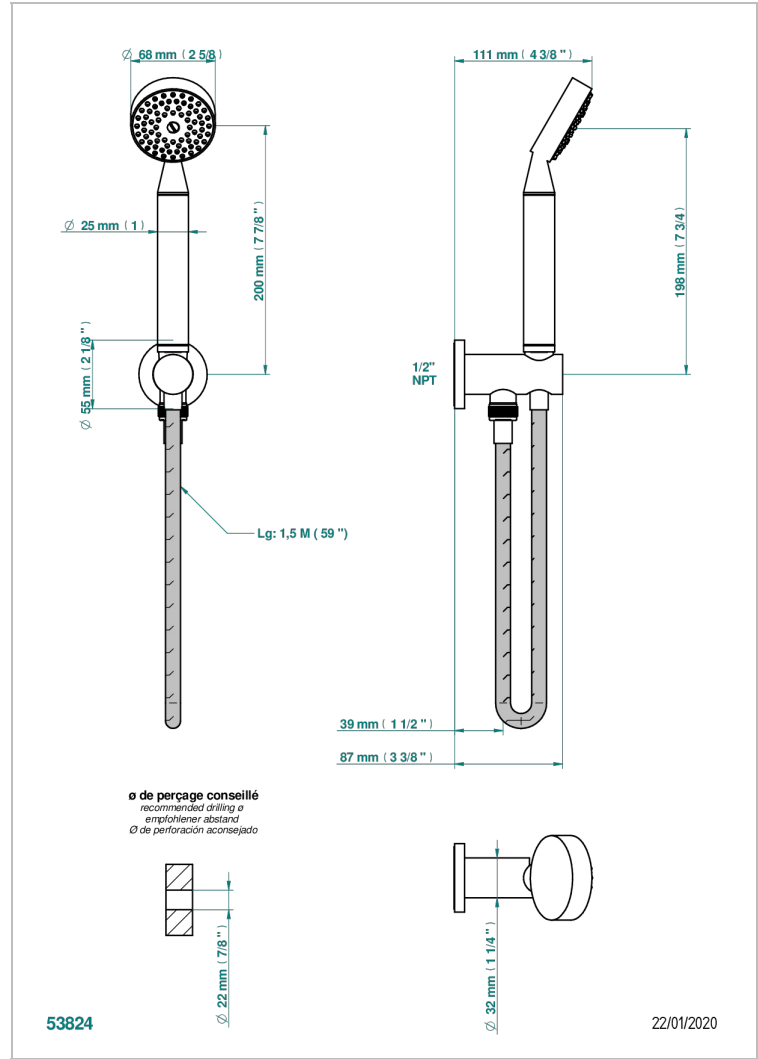

# DIPLOMATE SMOOTH RINGS

U4A-54/US

Wall mounted handshower with integrated fixed hook

## CHARACTERISTIC

- Diplomat Smooth rings
- Wall mounted handshower with integrated fixed hook