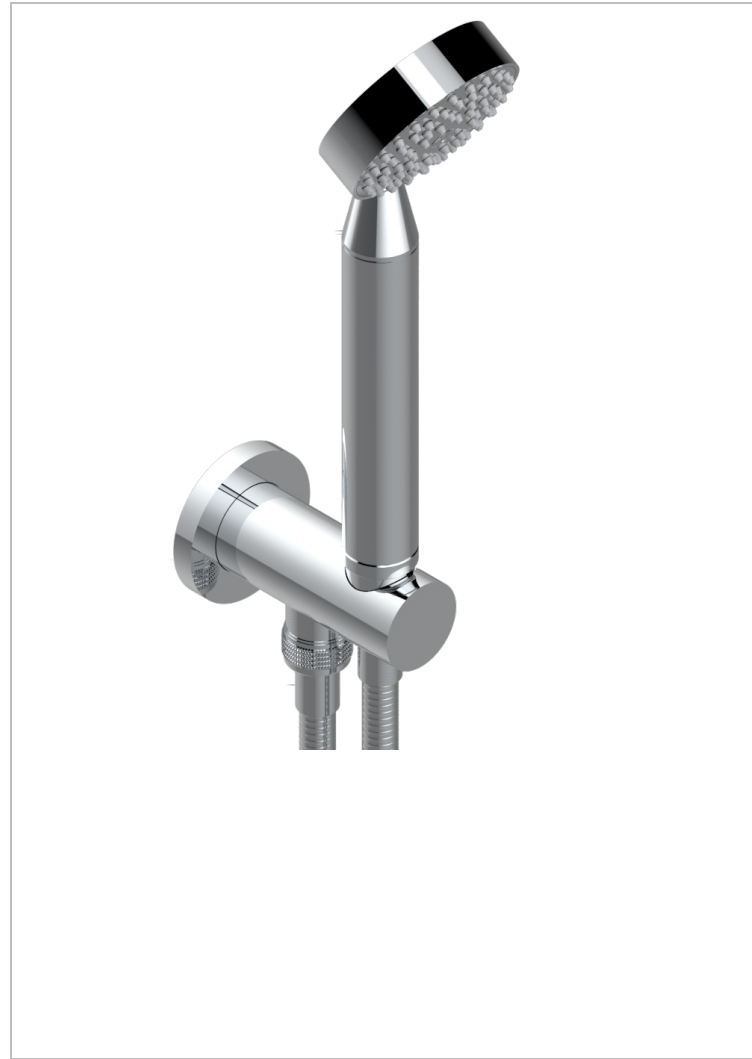

# DIPLOMATE SMOOTH RINGS

U4A-54/US

Wall mounted handshower with integrated fixed hook

## CHARACTERISTIC

- Diplomat Smooth rings
- Wall mounted handshower with integrated fixed hook

## AVAILABLE FINITIONS

Black ceram - D30  
Blush PVD - H62  
Brass color PVD - H49  
Brown bronze color PVD - F33  
Chrome polished - A02  
Chrome polished / gold polished - G02

Copper antique matt, coated - H07  
Gold color PVD - H52  
Gold mat - F07  
Gold polished - F01  
Graphite PVD - H64  
Light coated bronze - D01