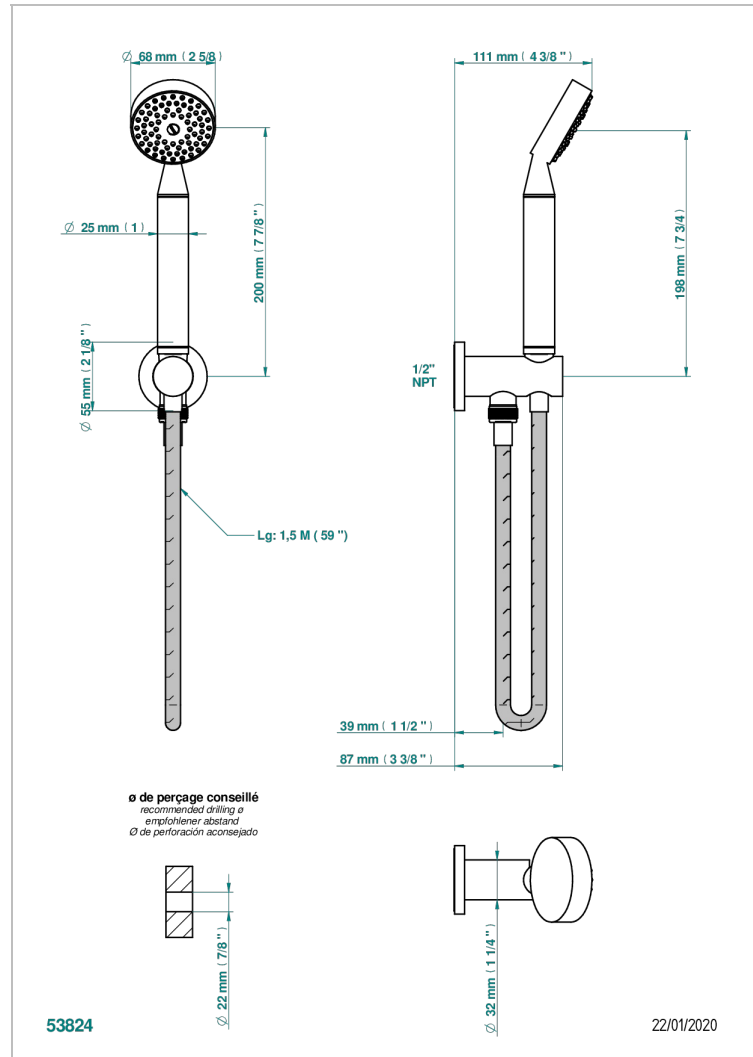

# SPIRIT

G69-54/US

Wall mounted handshower with integrated fixed hook

## CHARACTERISTIC

- Spirit
- Wall mounted handshower with integrated fixed hook