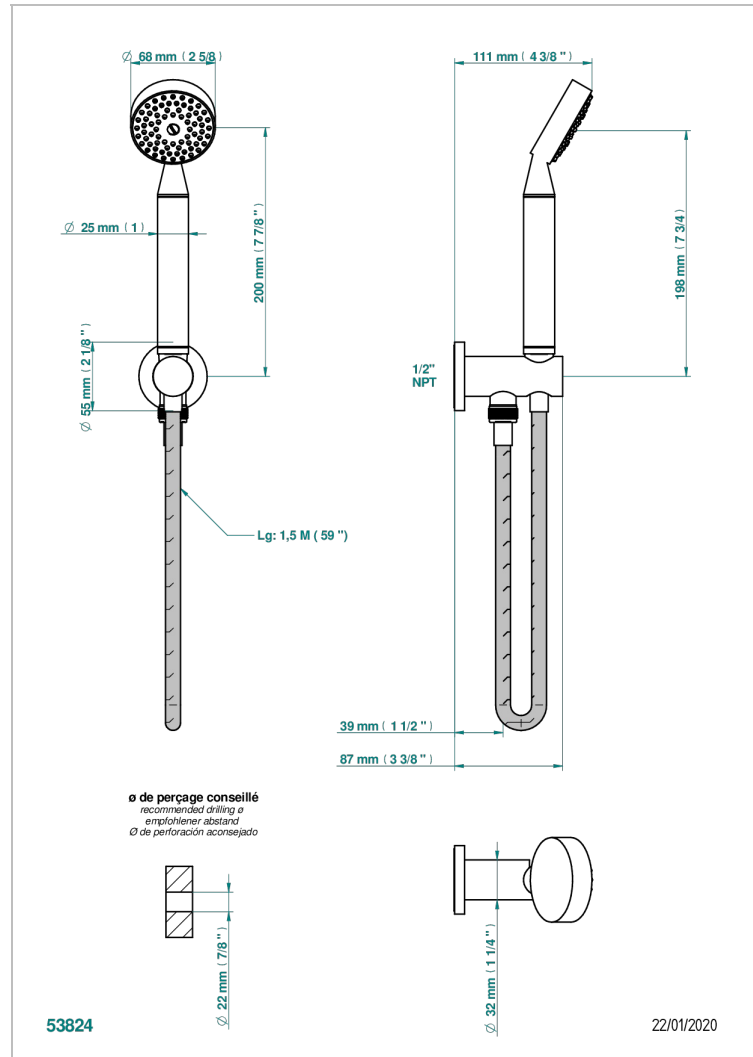

# SPIRIT WITH LEVER HANDLES

G58-54/US

Wall mounted handshower with integrated fixed hook

## CHARACTERISTIC

- Spirit with lever handles
- Wall mounted handshower with integrated fixed hook