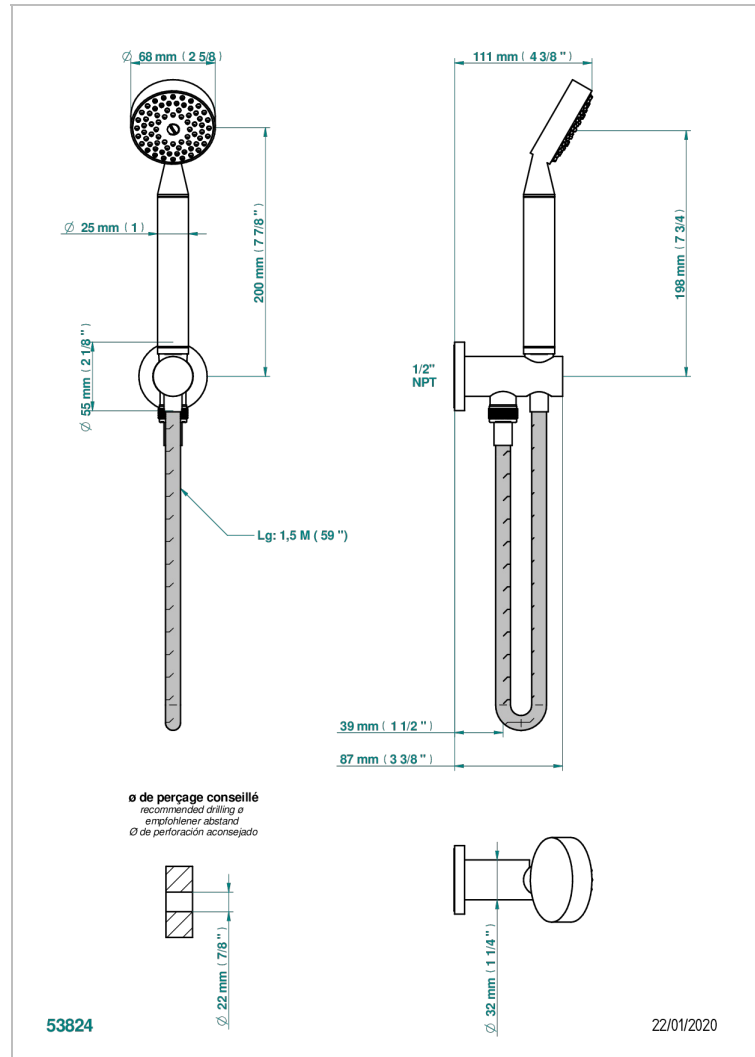

BAMBOU CLEAR CRYSTAL

A35-54/US

Wall mounted handshower with integrated fixed hook

THG[®]
PARIS

CHARACTERISTIC

- Bambo Clear crystal
- Wall mounted handshower with integrated fixed hook

TECHNICAL SPECS

- Recommandé : 3 bars (max. 5 bars) - Advised : 43,5 psi (max. 72 psi)
- 9,5 l/min à 3 bars (2.5 gpm at 43.5 psi)

AVAILABLE FINITIONS

Black ceram - D30
Blush PVD - H62
Brass color PVD - H49
Brown bronze color PVD - F33
Chrome polished - A02
Chrome polished / gold polished - G02

Copper antique matt, coated - H07
Gold color PVD - H52
Gold mat - F07
Gold polished - F01
Graphite PVD - H64
Light coated bronze - D01