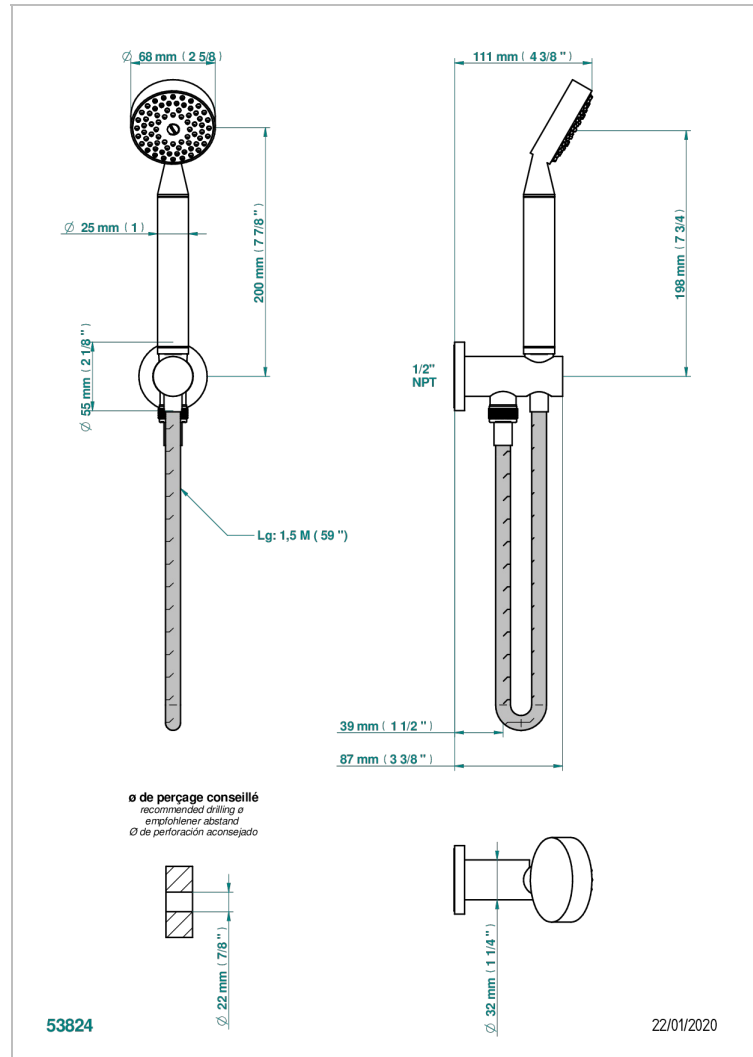

BAMBOU AMBER CRYSTAL

A34-54/US

Wall mounted handshower with integrated fixed hook

THG[®]
PARIS

CHARACTERISTIC

- BamboU Amber crystal
- Wall mounted handshower with integrated fixed hook

TECHNICAL SPECS

- Recommandé : 3 bars (max. 5 bars) - Advised : 43,5 psi (max. 72 psi)
- 9,5 l/min à 3 bars (2.5 gpm at 43.5 psi)

AVAILABLE FINITIONS

Black ceram - D30
Blush PVD - H62
Brass color PVD - H49
Brown bronze color PVD - F33
Chrome polished - A02
Chrome polished / gold polished - G02

Copper antique matt, coated - H07
Gold color PVD - H52
Gold mat - F07
Gold polished - F01
Graphite PVD - H64
Light coated bronze - D01