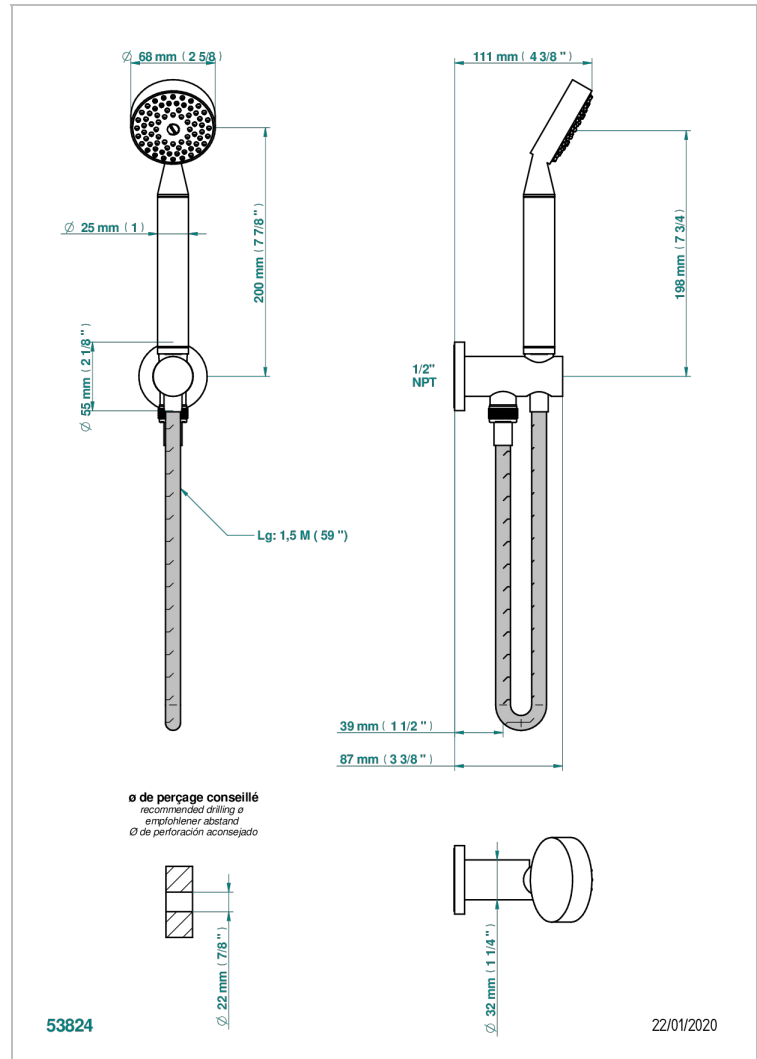

# BAMBOU BLACK CRYSTAL

A33-54/US

Wall mounted handshower with integrated fixed hook

THG<sup>®</sup>  
PARIS

## CHARACTERISTIC

- Bambou Black crystal
- Wall mounted handshower with integrated fixed hook