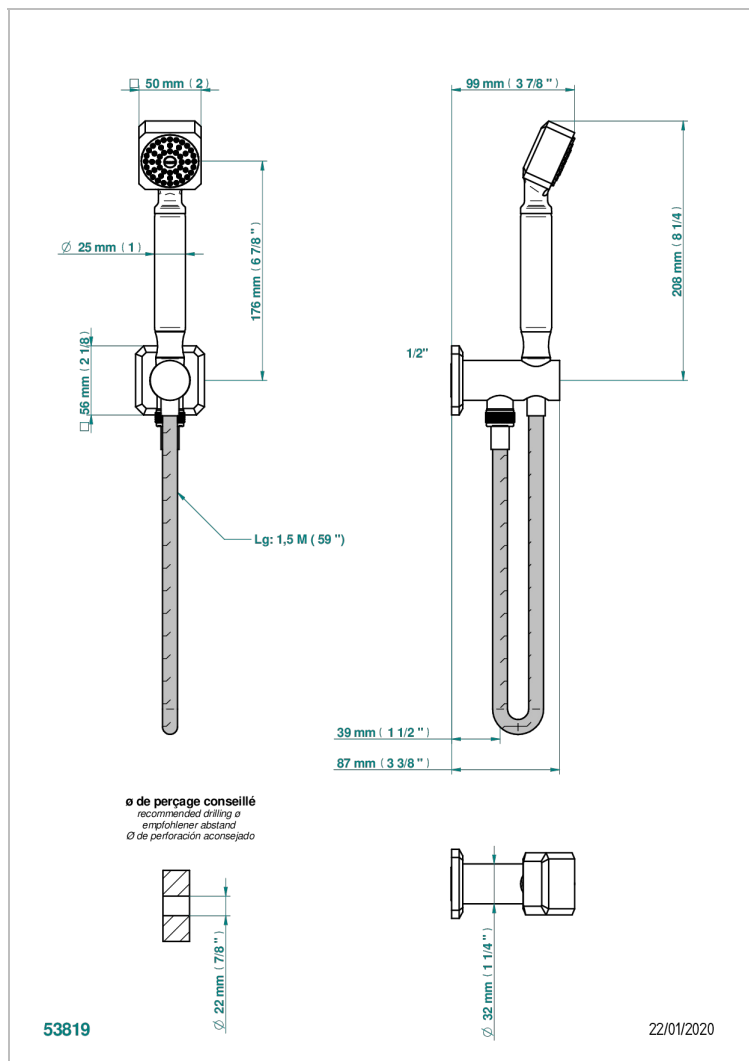

METROPOLIS BLACK CRYSTAL WITH LEVER HANDLES

A2M-54/US

Wall mounted handshower with integrated fixed hook

CHARACTERISTIC

- Métropolis Black crystal with lever handles
- Wall mounted handshower with integrated fixed hook

TECHNICAL SPECS

- Recommandé : 3 bars (max. 5 bars) - Advised : 43,5 psi (max. 72 psi)
- 9,5 l/min à 3 bars (2.5 gpm at 43.5 psi)

AVAILABLE FINITIONS

Black ceram - D30
Blush PVD - H62
Brass color PVD - H49
Brown bronze color PVD - F33
Chrome polished - A02
Chrome polished / gold polished - G02

Matt nickel color PVD - H56
Nickel antique / Sovereign - H28
Nickel color PVD - H55
Nickel polished - B01
Soft gold - F30
Soft matt gold - F31

Umber PVD - H66