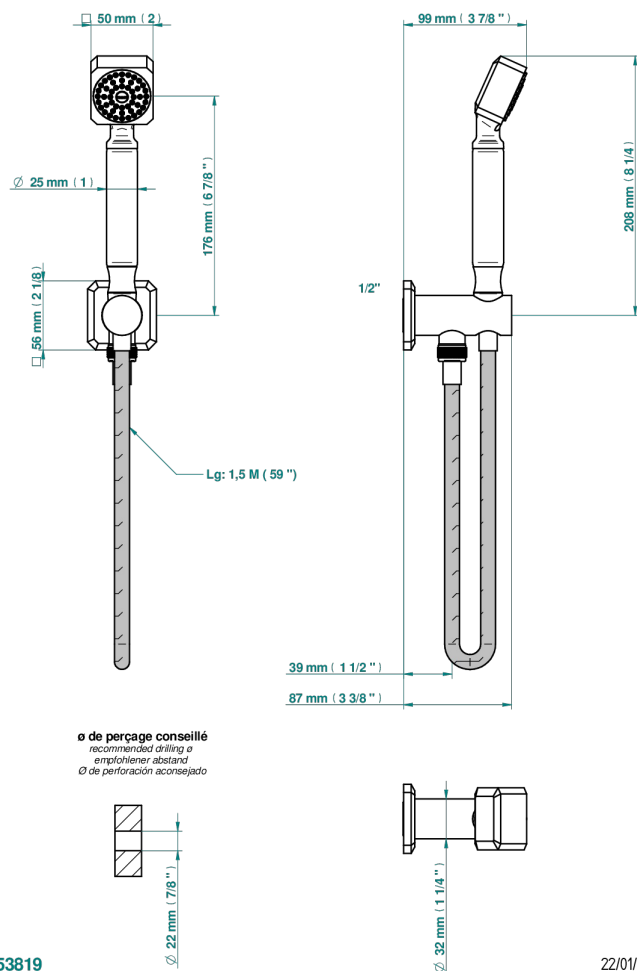

METROPOLIS CLEAR CRYSTAL WITH LEVER HANDLES

A2B-54/US

Wall mounted handshower with integrated fixed hook

53819

22/01/2020

CHARACTERISTIC

- Métropolis Clear crystal with lever handles
- Wall mounted handshower with integrated fixed hook

TECHNICAL SPECS

- Recommandé : 3 bars (max. 5 bars) - Advised : 43,5 psi (max. 72 psi)
- 9,5 l/min à 3 bars (2.5 gpm at 43.5 psi)

AVAILABLE FINITIONS

Black ceram - D30

Blush PVD - H62

Brass color PVD - H49

Nickel antique / Sovereign - H28

Nickel color PVD - H55

Nickel polished - B01

Soft gold - F30

Soft matt gold - F31

Umber PVD - H66