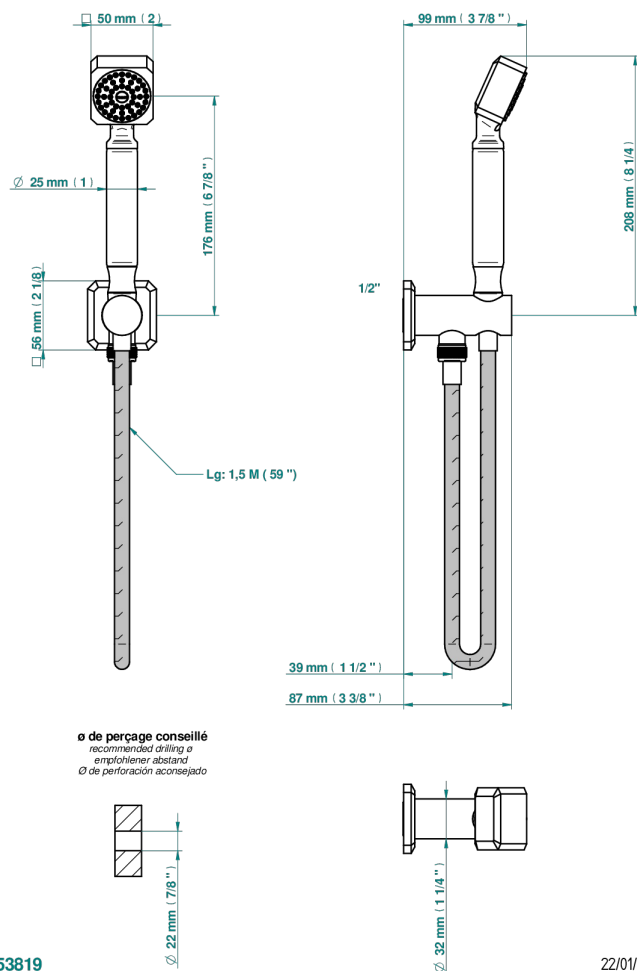

METROPOLIS CLEAR CRYSTAL

A2A-54/US

Wall mounted handshower with integrated fixed hook

CHARACTERISTIC

- Métropolis Clear crystal
- Wall mounted handshower with integrated fixed hook

TECHNICAL SPECS

- Recommandé : 3 bars (max. 5 bars) - Advised : 43,5 psi (max. 72 psi)
- 9,5 l/min à 3 bars (2.5 gpm at 43.5 psi)

AVAILABLE FINITIONS

Black ceram - D30
Blush PVD - H62
Brass color PVD - H49
Brown bronze color PVD - F33
Chrome polished - A02
Chrome polished / gold polished - G02

Gold color PVD - H52
Gold mat - F07
Gold polished - F01
Graphite PVD - H64
Matt Umber PVD - H67
Matt blush PVD - H60

Umber PVD - H66